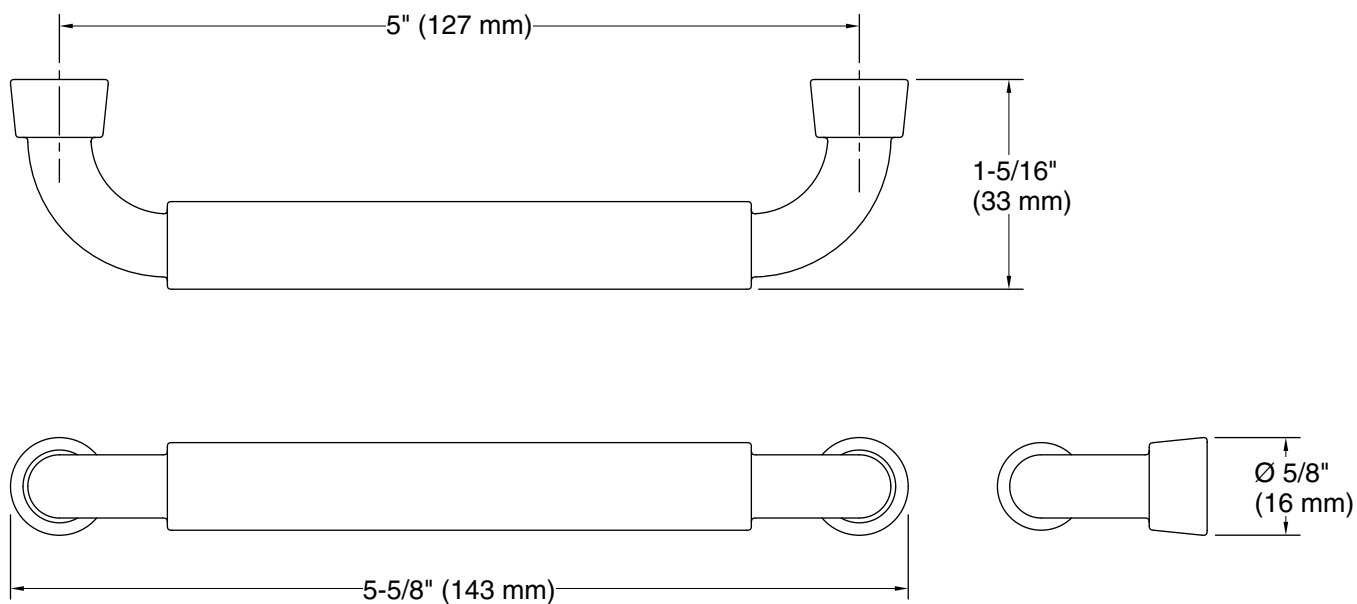

### Features

- 5" (127 mm) cabinet pull.
- Coordinates with Tone faucets, accessories, and showering components to complete your bathroom.

### Included Components

Additional Components:  
Installation hardware

## Technical Information

All product dimensions are nominal.

Material: Zinc