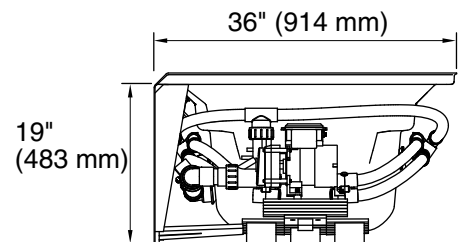

### Product Specification

The acrylic bath whirlpool shall be 72" (1829 mm) in length, 36" (914 mm) in width, and 19" (483 mm) in height. Product shall feature 8 color-matched jets and armrests. Product shall feature a pump with air switch and grounding-type cord. Product shall have an in-line heater. Product shall feature an integral apron with removable access panel, and integral tile flange. Product shall be available with left or right drain. Product shall feature a slotted overflow, low threshold height, and integral lumbar support. Bath whirlpool shall be Kohler Model K-1124-\_\_\_\_\_-\_\_\_\_\_.

## Technical Information

Fixture*:				
Bathing well				
Basin area, bottom	51-3/8" (1305 mm) x 21" (533 mm)			
Basin area, top	64-1/2" (1638 mm) x 30-1/2" (775 mm)			
Weight	140 lbs (63.5 kg)			
To overflow				
Water depth	15" (381 mm)			
Capacity	72 gal (273 L)			
* Approximate measurements for comparison only.				
Pump:	V	Hz	A	
1-speed	120	60	7	
Heater:	kW	V	Hz	A
	1.5	120	60	12.5
Pump is supplied with 24" (610 mm) grounding-type plug-in cord.				

## Installation Notes

Install this product according to the installation guide.

Floor support under this product must provide for a minimum of 43 lbs/square foot (210 kg/square meter) loading.

The hot water supply should be 70% of the capacity of the bath or greater. Installations will vary.

Will comply with **ADA** when installed per Section 607 Bathtubs of the Act.

No change in measurements if connected with drain illustrated. (K-7272)