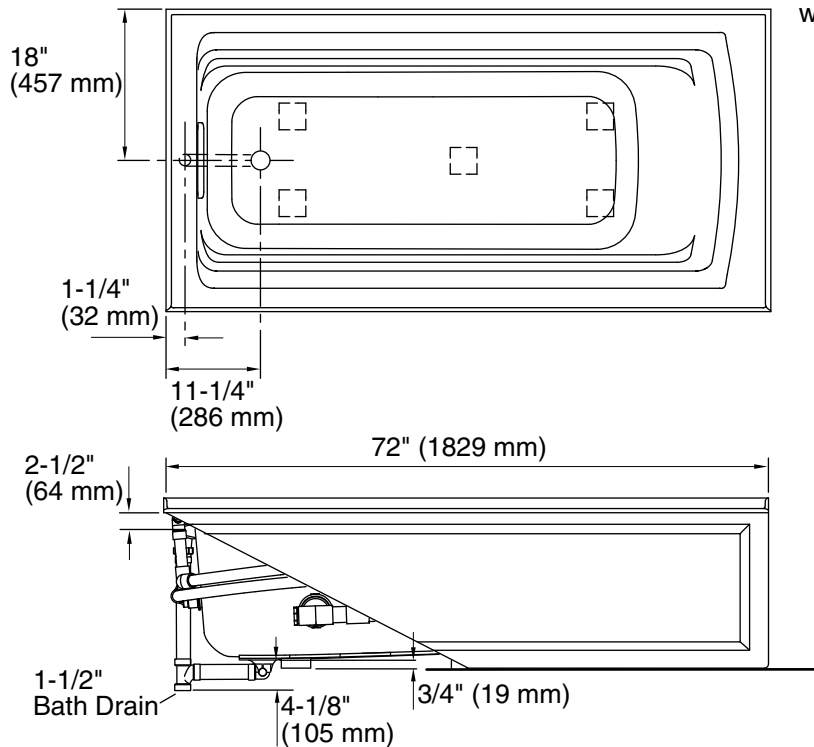

### Features

- Acrylic
- 8 color-matched Kohler hydro-massage jets
- Integral apron with removable access panel
- Pump with air switch and grounding-type plug-in cord
- Integral tile flange
- In-line heater
- Left or right drain
- Slotted overflow for maximum bathing depth
- Armrests
- 72" (1829 mm) x 36" (914 mm) x 19" (483 mm)

### Product Specification

The acrylic bath whirlpool shall be 72" (1829 mm) in length, 36" (914 mm) in width, and 19" (483 mm) in height. Product shall feature 8 color-matched jets and armrests. Product shall feature a pump with air switch and grounding-type cord. Product shall have an in-line heater. Product shall feature an integral apron with removable access panel, and integral tile flange. Product shall be available with left or right drain. Product shall feature a slotted overflow, low threshold height, and integral lumbar support. Bath whirlpool shall be Kohler Model K-1124-\_\_\_\_\_-\_\_\_\_\_.

## Technical Information

Fixture*:				
Bathing well				
Basin area, bottom	51-3/8" (1305 mm) x 21" (533 mm)			
Basin area, top	64-1/2" (1638 mm) x 30-1/2" (775 mm)			
Weight	140 lbs (63.5 kg)			
To overflow				
Water depth	15" (381 mm)			
Capacity	72 gal (273 L)			
* Approximate measurements for comparison only.				
Pump:	V	Hz	A	
1-speed	120	60	7	
Heater:	kW	V	Hz	A
	1.5	120	60	12.5
Pump is supplied with 24" (610 mm) grounding-type plug-in cord.				

Will comply with **ADA** when installed per Section 607 Bathtubs of the Act.

No change in measurements if connected with drain illustrated. (K-7272)