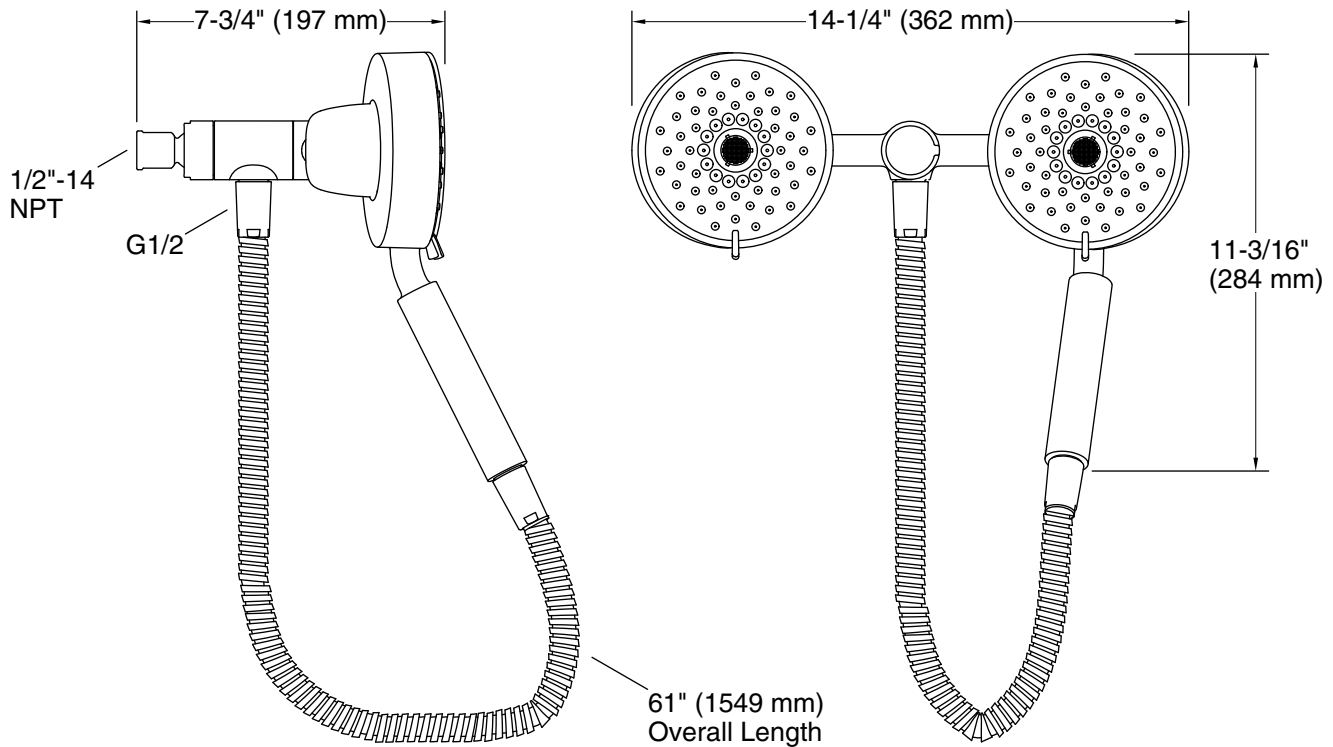

Features

- Multifunction showerhead and handshower each have advanced spray engines to provide three experiences: full coverage, pulsating massage, and silk spray.
- Full coverage spray produces an encompassing spray ideal for everyday use.
- Pulsating massage spray targets sore muscles to ease away aches and pains.
- Silk spray releases a dense, luxurious spray ideal for rinsing.
- Pause feature temporarily pauses water flow to conserve water while you lather, shave or shampoo.
- MasterClean™ sprayface features an easy-to-clean surface that withstands mineral buildup.
- 2.5 gpm (9.5 lpm) maximum flow rate at 45 psi (3.1 bar).
- Box includes: Showerhead, handshower, and 60" (1524 mm) metal hose.

Material

- Premium material construction for durability and reliability.
- KOHLER finishes resist corrosion and tarnishing.

Installation

- Shower arm and flange sold separately.

Included Components

Additional Components:
60" metal hose

Technical Information

All product dimensions are nominal.

Showerhead/Body Spray:

Rated maximum flow: 2.5 gal/min (9.5 l/min)

Pressure: 45 psi (3.1 bar)

Notes

Install this product according to the installation instructions.