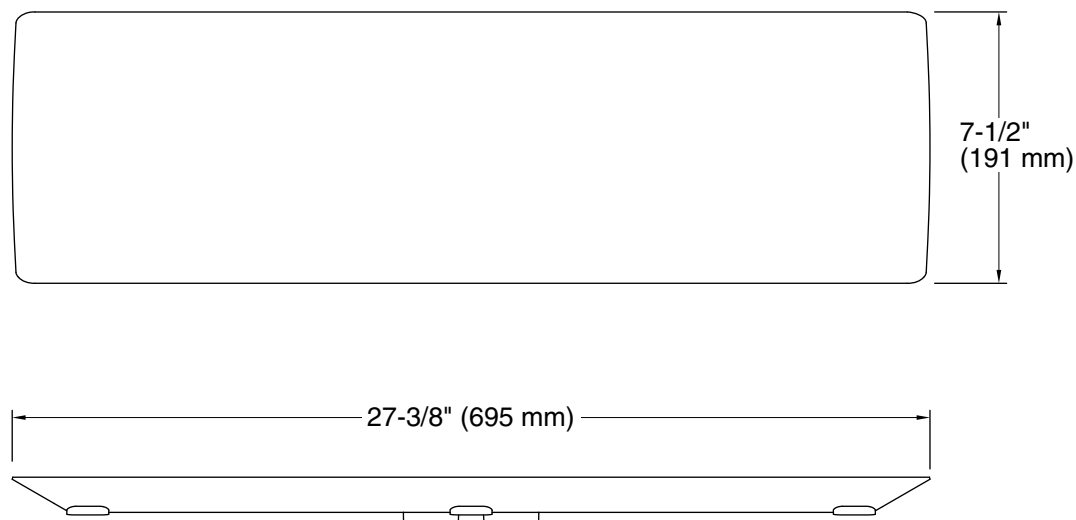

Features

- Plastic construction.
- For use with Bellwether 60" x 34" shower bases.

Recommended Products/Accessories

K-23723 Faucet cleaner

Optional Products/Accessories

K-5526 7 kW Steam Generator

Codes/Standards

Technical Information

All product dimensions are nominal.

Material: Plastic

Notes

Install this product according to the installation guide.