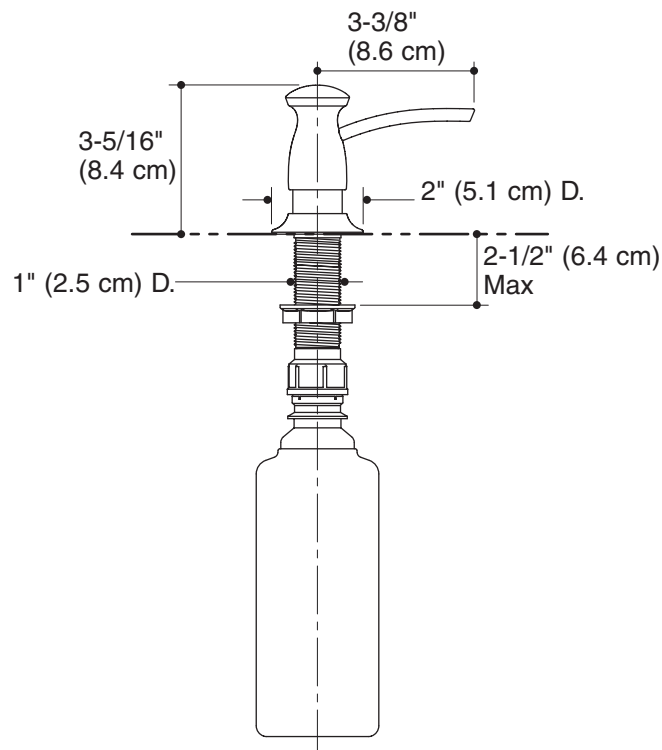

TRANSITIONAL DESIGN

Product Diagram