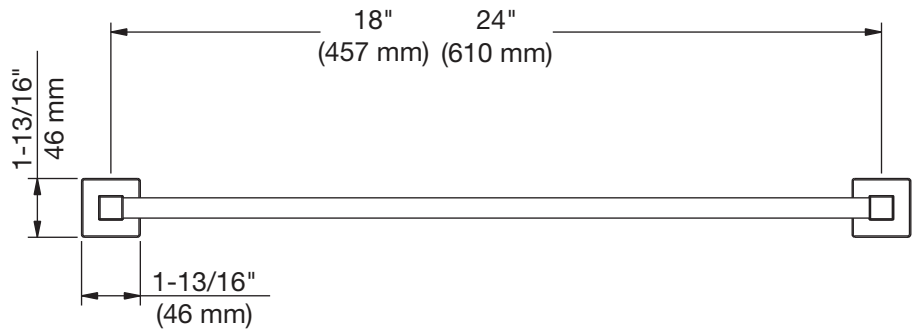

## Dimensions *Duro Towel Bar, 363TB-18 and 363TB-24*

**Note:** Dimensions subject to change without notice