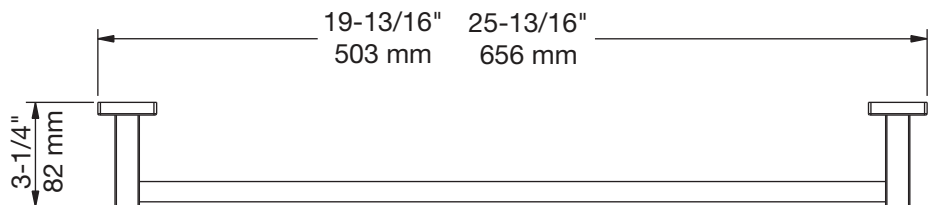

## Dimensions *Duro Towel Bar, 363TB-18 and 363TB-24*

**Note:** Dimensions subject to change without notice