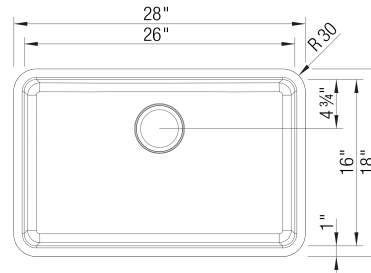

Warranty

BLANCO offers a limited lifetime warranty on all sinks and faucets, as well as a one-year warranty on all custom accessories.

Code/Standards Compliance

BLANCO sinks and faucets are third-party tested and certified to standards and listed by applicable certification bodies. For more information on individual product listings, contact our office or listing organization.

View our how-to videos to learn more about installing and caring for BLANCO products:
<https://www.blanco.com/us-en/service/how-to-videos/how-to-videos-for-sinks/>

Questions? Contact us today

BLANCO America, Inc.
110 Mount Holly By-Pass
Lumberton, NJ 08048

Phone & Fax
Phone: 888-668-6201
Fax: 609-668-6211

While BLANCO endeavors to provide accurate information, all dimensions are nominal, cannot be guaranteed, and are subject to change or cancellation. BLANCO assumes no responsibility for use of superseded or voided specifications.