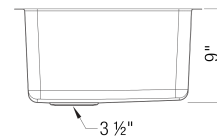

Warranty

BLANCO offers a limited lifetime warranty on all sinks and faucets, as well as a one-year warranty on all custom accessories.

Code/Standards Compliance

BLANCO sinks and faucets are third-party tested and certified to standards and listed by applicable certification bodies. For more information on individual product listings, contact our office or listing organization.

View our how-to videos to learn more about installing and caring for BLANCO products:
<https://www.blanco.com/us-en/service/how-to-videos/how-to-videos-for-sinks/>

Questions? Contact us today

BLANCO America, Inc.
110 Mount Holly By-Pass
Lumberton, NJ 08048

Phone & Fax
Phone: 888-668-6201
Fax: 609-668-6211

While BLANCO endeavors to provide accurate information, all dimensions are nominal, cannot be guaranteed, and are subject to change or cancellation. BLANCO assumes no responsibility for use of superseded or voided specifications.