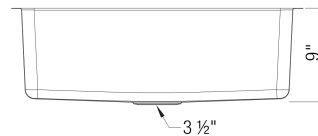

Warranty

BLANCO offers a limited lifetime warranty on all sinks and faucets, as well as a one-year warranty on all custom accessories.

Code/Standards Compliance

BLANCO sinks and faucets are third-party tested and certified to standards and listed by applicable certification bodies. For more information on individual product listings, contact our office or listing organization.

View our how-to videos to learn more about installing and caring for BLANCO products:
<https://www.blanco.com/us-en/service/how-to-videos/how-to-videos-for-sinks/>

Questions? Contact us today

BLANCO America, Inc.
110 Mount Holly By-Pass
Lumberton, NJ 08048

Phone & Fax
Phone: 888-668-6201
Fax: 609-668-6211

While BLANCO endeavors to provide accurate information, all dimensions are nominal, cannot be guaranteed, and are subject to change or cancellation. BLANCO assumes no responsibility for use of superseded or voided specifications.