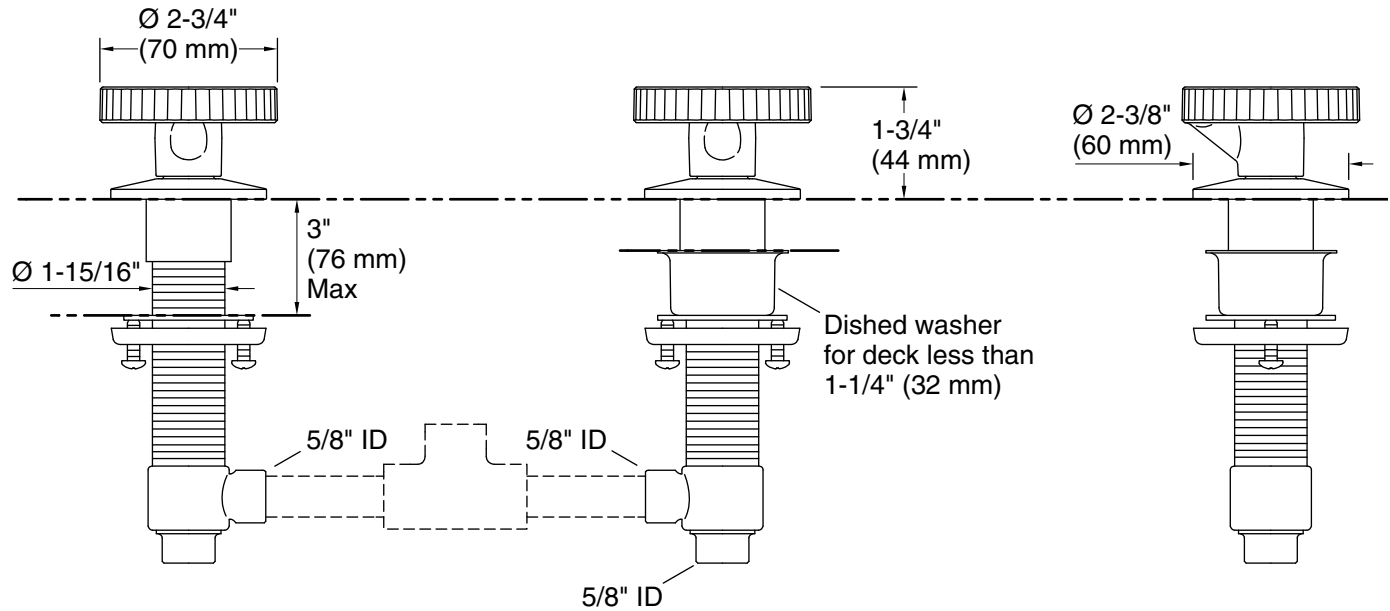

Material

- Premium metal construction for durability and reliability.
- KOHLER finishes resist corrosion and tarnishing.

Installation

- Deck-mount.

Required Products/Accessories

K-77985 deck-mount bath spout with Tube design

or

K-77986 deck-mount bath spout with Ribbon design

or

K-77987 deck-mount bath spout with Row design

Recommended Products/Accessories

K-23723 Faucet cleaner

Codes/Standards

ASME A112.18.1/CSA B125.1

Technical Information

All product dimensions are nominal.

Drain included: No

Notes

Install this product according to the installation instructions.