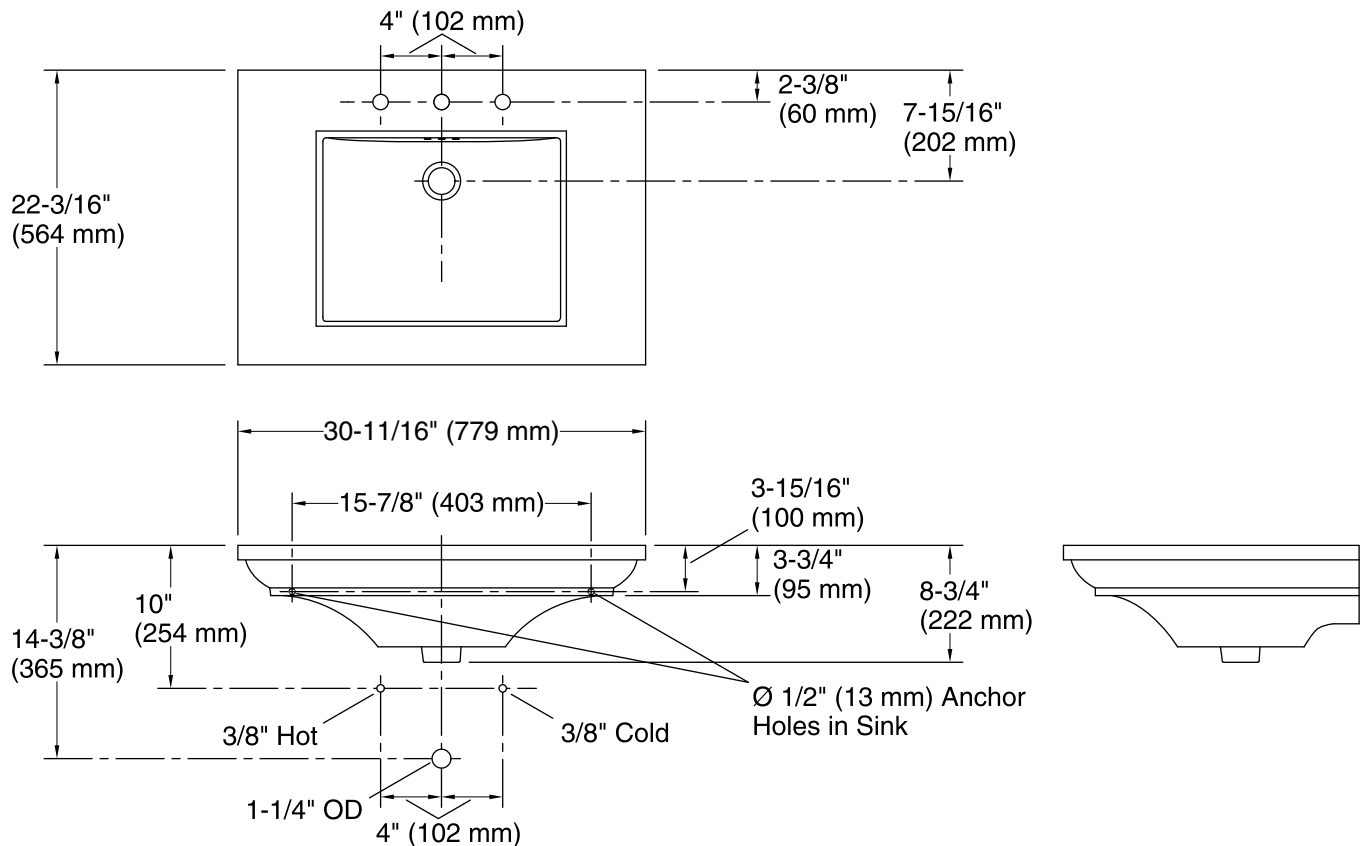

Features

- Above-counter sink.
- 8-inch faucet holes.
- Elegant rectangular basin.
- With overflow.
- Combines with the K-2267 pedestal to create the K-2268-1 Memoirs pedestal sink.
- Combines with the K-6880 or K-30003 console table legs to create a Memoirs console table.
- 30-11/16" (779 mm) x 22-3/16" (564 mm) x 8-3/4" (222 mm)

or

K-30003 Console Table Legs

Recommended Accessories

K-8998 P-Trap

Codes/Standards

ASME A112.19.2/CSA B45.1

KOHLER® One-Year Limited Warranty

See website for detailed warranty information.

Technical Information

All product dimensions are nominal.

Bowl configuration:	Single
Installation:	Pedestal, Console table
Bowl area (Only):	Length: 19" (483 mm) Width: 14" (356 mm) Water depth: 5-1/2" (140 mm)
Number of deck holes:	3
Faucet hole(s):	1-3/8" (35 mm)
Drain hole:	1-3/4" (44 mm)