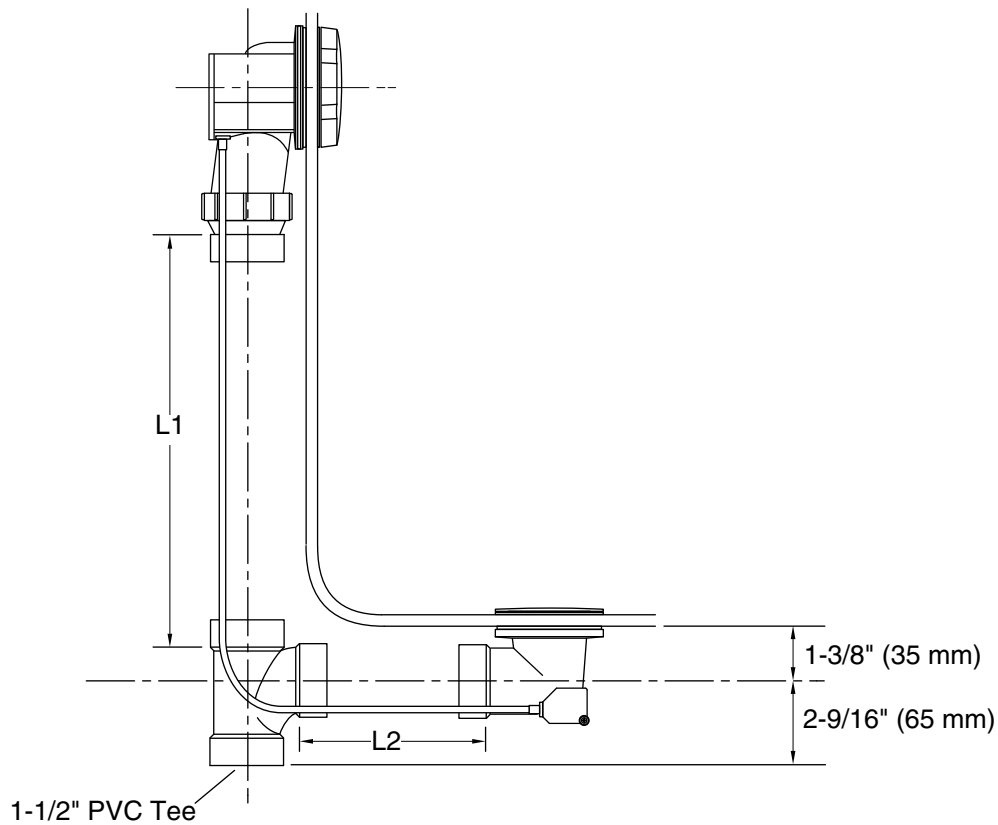

Features

- For baths 14" (356 mm) to 21" (533 mm) deep from the center of the bath overflow outlet to the center of the bath drain outlet.
- External 27" (686 mm) length cable.
- No internal linkages to minimize the potential for clogging.
- Less PVC tubing.

Material

- Metal construction control handle and stopper.

Installation

- Adjustable rotating connection for easy installation.

Recommended Products/Accessories

K-23726 Drain treatment
K-23723 Faucet cleaner

Technical Information

All product dimensions are nominal.

Notes

Install this product according to the installation guide.

The combined length of the vertical and horizontal tubing after being cut for the bath installation must be equal to or less than 25" (635 mm).