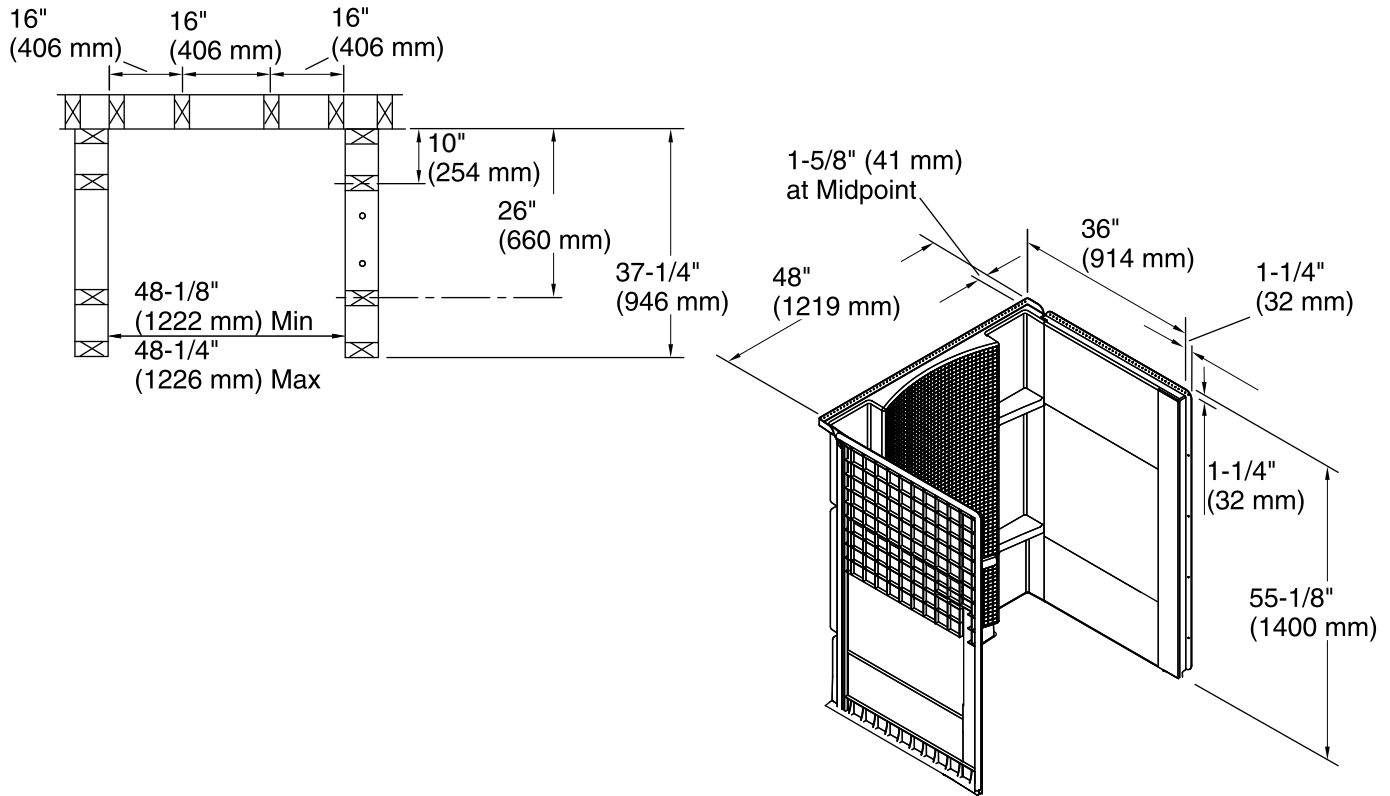

**Features**

- Modular design allows it to be moved around corners and through doorways with ease.
- Durable high gloss finish.
- Ample storage shelves that are recessed.
- Must be installed with Accord 72281100 seated shower base.

**Material**

- Compression molded from our exclusive Vikrell® material.

**Installation**

- Pivot "snap together" installation; no caulking required.

**Recommended Accessories**

- 695B-48 Framed Sliding Shower Door
- 1500D-48 Framed Pivot Shower Door
- 1505D-48 Framed Pivot Shower Door
- 1506D-48 Framed Pivot Shower Door
- 1530D-48 Framed Pivot Shower Door
- 1535D-48 Framed Pivot Shower Door
- 5375EZ-45 Frameless Sliding Shower Door
- 5475-48 Frameless Sliding Shower Door
- 5477-48 Frameless Sliding Shower Door
- 5970-48 Framed Sliding Shower Door
- 5975-48 Framed Sliding Shower Door
- 5976-48 Framed Sliding Shower Door
- 5977-48 Framed Sliding Shower Door
- 547808-48 Frameless Sliding Shower Door
- 572075-48 Framed Sliding Shower Door
- 581075-48 Frameless Sliding Shower Door
- 80001012 12" Grab Bar
- 80001018 18" Grab Bar
- 80001024 24" Grab Bar
- 80011032 32" Grab Bar
- 80001036 36" Grab Bar
- 80012222 22" Grab Bar
- 72286104 Removable Shower Seat

**Available Color/Finishes**

*Color tiles intended for reference only.*

Color	Code	Description
	0	White
	96	KOHLER Biscuit

**Technical Information**

All product dimensions are nominal.

Installation: 3-Wall Alcove

Maximum door height: 70-5/8" (1794 mm)

Maximum door width: 44-5/8" (1133 mm)

**Notes**

Install this product according to the installation instructions.

Measure your actual product for roughing-in details.