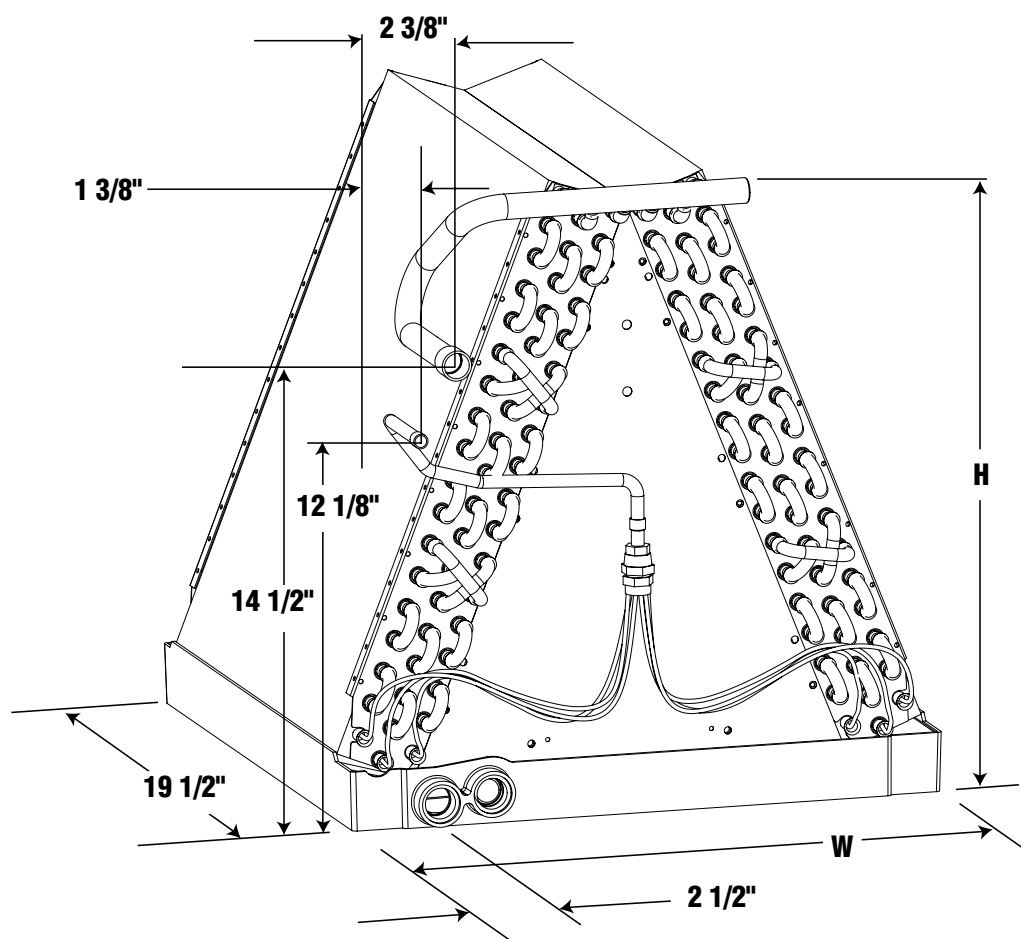

TECHNICAL SPECIFICATIONS

C3, C4, C5 Uncased Indoor Replacement Coils (REPLCOIL)

"A" Coil

- **Features Anteater Coil Technology:** The Anteater™ coil is made with Uniguard™ alloy to prevent leaks caused by formicary corrosion.

COIL DATA TABLES

	ReplCoil01	ReplCoil02	ReplCoil03	ReplCoil04	ReplCoil05	ReplCoil06	ReplCoil07
Face Area (ft²)	4.18	4.18	5.58	5.58	6.42	2.75	4.18
Rows	3	3	3	3	3	2	3
Fins per Inch	14	14	14	14	14	12	14
Refrigerant Flow Control	Fixed Orifice						
Factory Installed Orifice Size	0.067	0.067	0.080	0.093	0.099	0.060	0.093
Width, in.	12-3/4	18-1/8	18-1/8	21-1/16	21-1/16	12-3/4	21-1/16
Height, in.	19	19	25	25	28-3/4	13	19
Connection, Liquid	3/8	3/8	3/8	3/8	3/8	3/8	3/8
Connection, Suction	3/4	3/4	7/8	7/8	7/8	3/4	3/4

(1) Orifice size shown is for 10 SEER rating with FS3BA outdoor unit.

* Orifice size shown is for 10 SEER 2-1/2 Ton.

ACCESSORIES

DA Kit - 921337

QA Kit - 921339

TXV Kits

920662A	R-22 2.0T
920663A	R-22 2.5T
920664A	R-22 3.0T
920665A	R-22 3.5T
920666A	R-22 4.0T
920667A	R-22 5.0T
920668A	R-410a 2.0T
920669A	R-410a 2.5T
920670A	R-410a 3.0T
920671A	R-410a 3.5T
920672A	R-410a 4.0T
920673A	R-410a 5.0T

Tube Kits

921287	Kit, REPL Tube A18
921288	Kit, REPL Tube B18
921289	Kit, REPL Tube B24
921290	Kit, REPL Tube C24
921291	Kit, REPL Tube C28

Horizontal Drain Pan Kit for original C3, C4, & C5 Cased Coils

919318	Horizontal Drain Pan Kit (REPLCOIL 01, 02, 06, 07)
919319	Horizontal Drain Pan Kit (REPLCOIL 03, 04)
919320	Horizontal Drain Pan Kit (REPLCOIL 05)

NOTE: Please reference the appropriate air handler TSL in regards to the proper horizontal drain pan for air handler applications

REPLCOIL Cased Wrappers

SKU	Cabinet	Overall Width	Overall Height
919330	A	14.25"	20.0"
919331	A	14.25"	26.0"
919332	B	19.75"	20.0"
919333	B	19.75"	26.0"
919334	C	22.50"	26.0"
919335	C	22.50"	29.0"