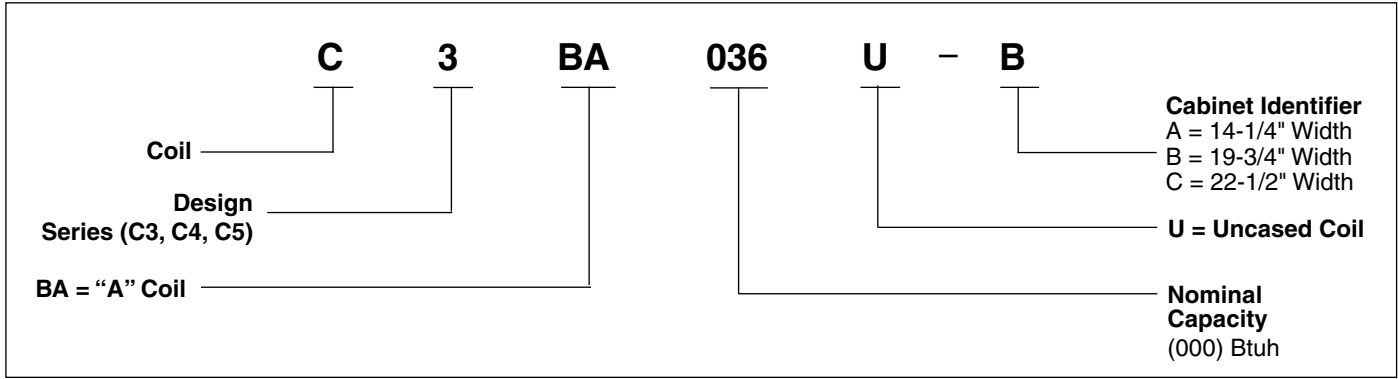

# ORIGINAL MODEL IDENTIFICATION CODE

Figure 1. Drain Pan Dimensions

Dimension	"A" Cabinet	"B" Cabinet	"C" Cabinet
<b>W</b>	12 3/4	18 1/8	21 1/16
<b>B</b>	6 5/8	10 5/8	13 5/8

See Figure 1.