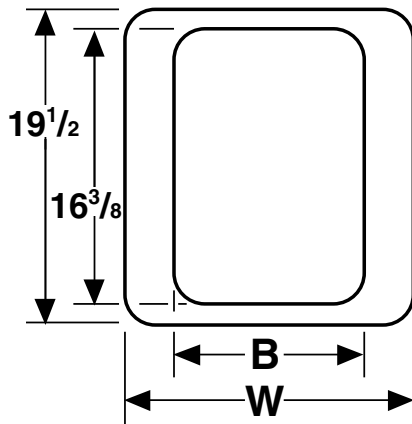

### REPLCOIL Cased Wrappers

SKU	Cabinet	Overall Width	Overall Height
919330	A	14.25"	20.0"
919331	A	14.25"	26.0"
919332	B	19.75"	20.0"
919333	B	19.75"	26.0"
919334	C	22.50"	26.0"
919335	C	22.50"	29.0"

# ORIGINAL MODEL IDENTIFICATION CODE

Figure 1. Drain Pan Dimensions

Dimension	"A" Cabinet	"B" Cabinet	"C" Cabinet
<b>W</b>	12 3/4	18 1/8	21 1/16
<b>B</b>	6 5/8	10 5/8	13 5/8

See Figure 1.