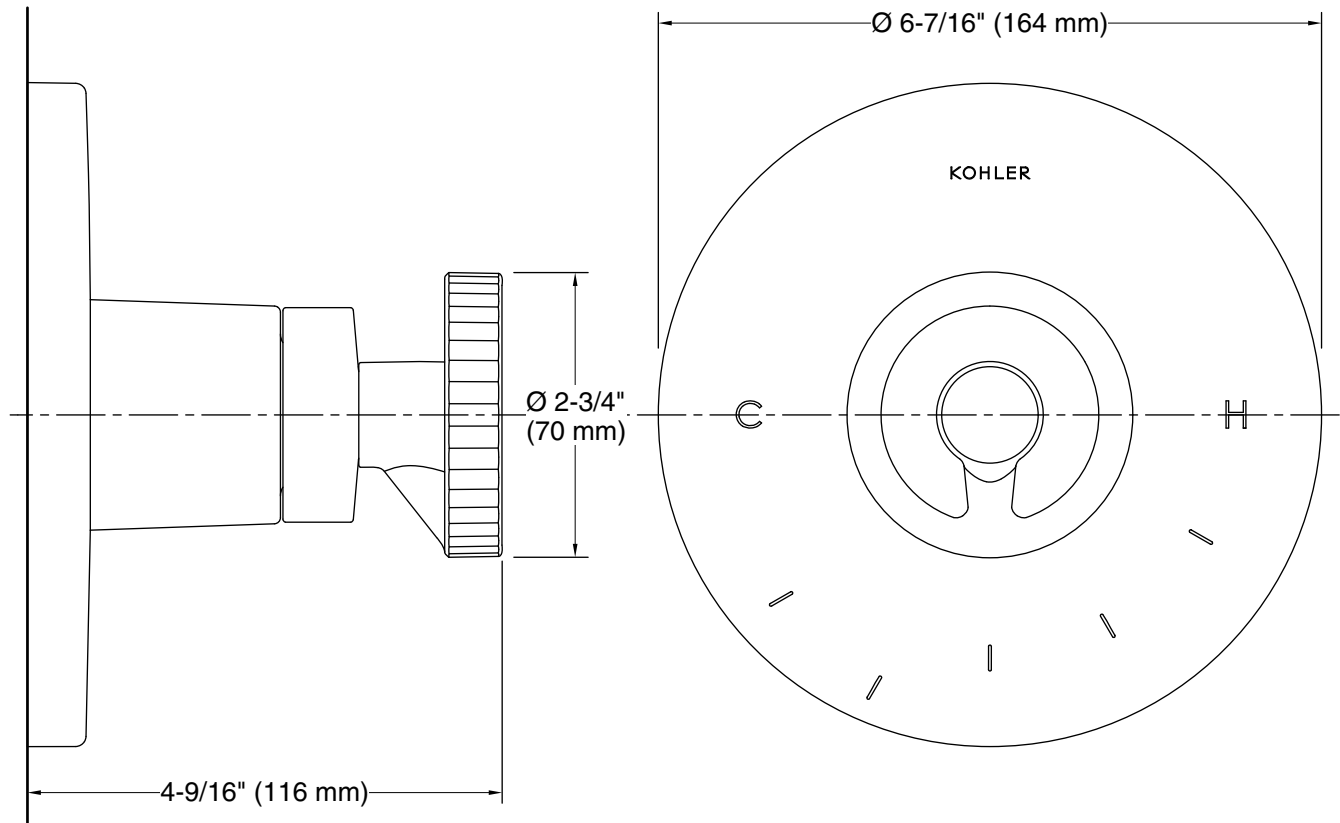

Technical Information

All product dimensions are nominal.

Drain included: No

Notes

Install this product according to the installation instructions.