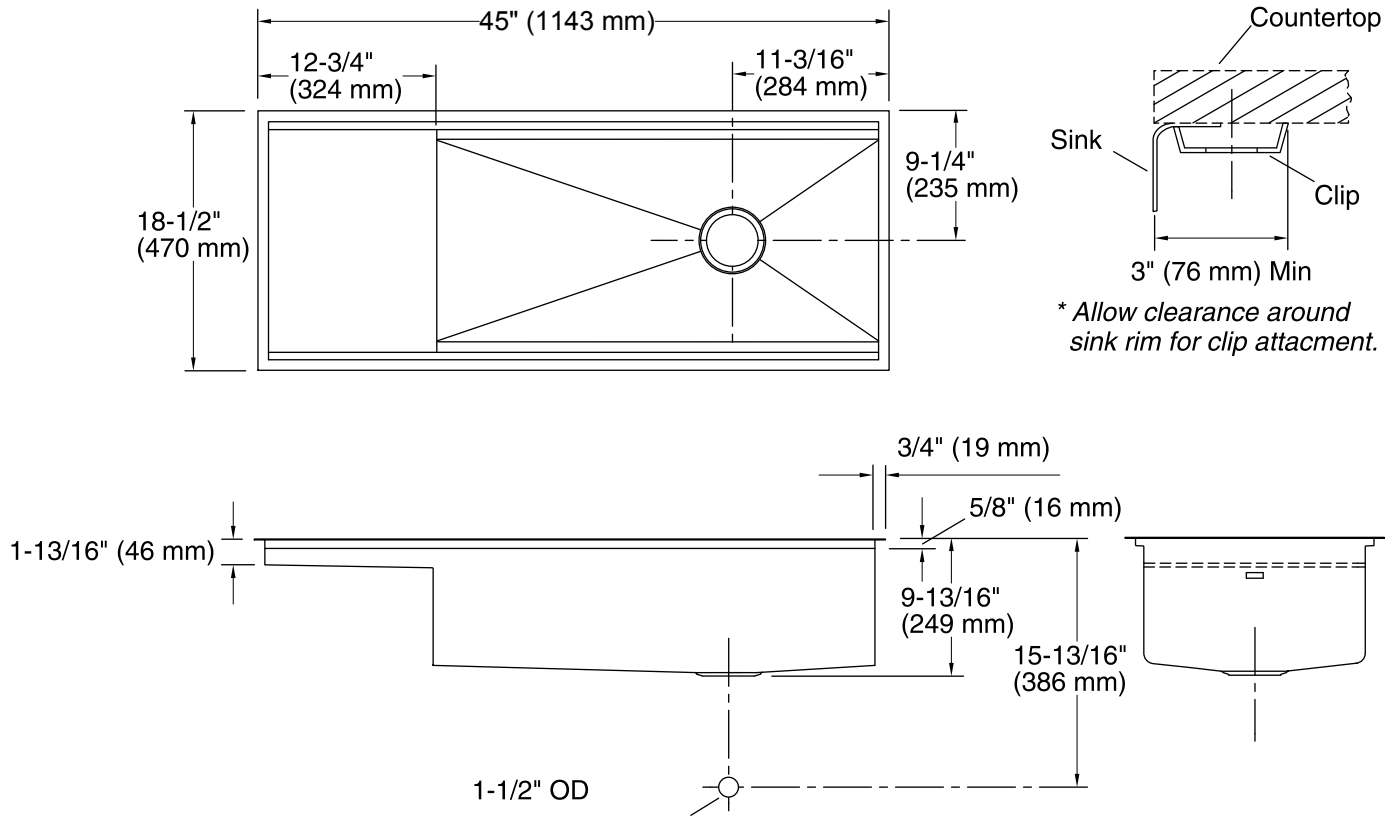

### Features

- 48-inch minimum base cabinet width.
- 16-gauge stainless steel.
- Under-mount.
- Single compartment with wet surface work area.
- With SilentShield® sound-absorption technology.
- 45" (1143 mm) x 18-1/2" (470 mm)

### Components

Product includes:

- K-6231 Flip Tray
- K-6232 Cutting Board
- K-6233 Sink Rack
- K-6235 Prep Bowls
- K-6236 Accessory Storage Rack
- 91915 Hardware Kit
- K-6230 Utensil Tray

### Technical Information

All product dimensions are nominal.

Bowl configuration:	Single
Installation:	Under-mount
Bowl area	Length: 43-1/2" (1105 mm) Width: 17" (432 mm) Bowl depth: 9-1/2" (241 mm)
Drain hole:	3-5/8" (92 mm)
Template:	Under-mount, 1109794-7, required, included

### Notes

Install this product according to the installation guide.

Allow a minimum of 3" (76 mm) clearance around the sink rim for clip attachment.