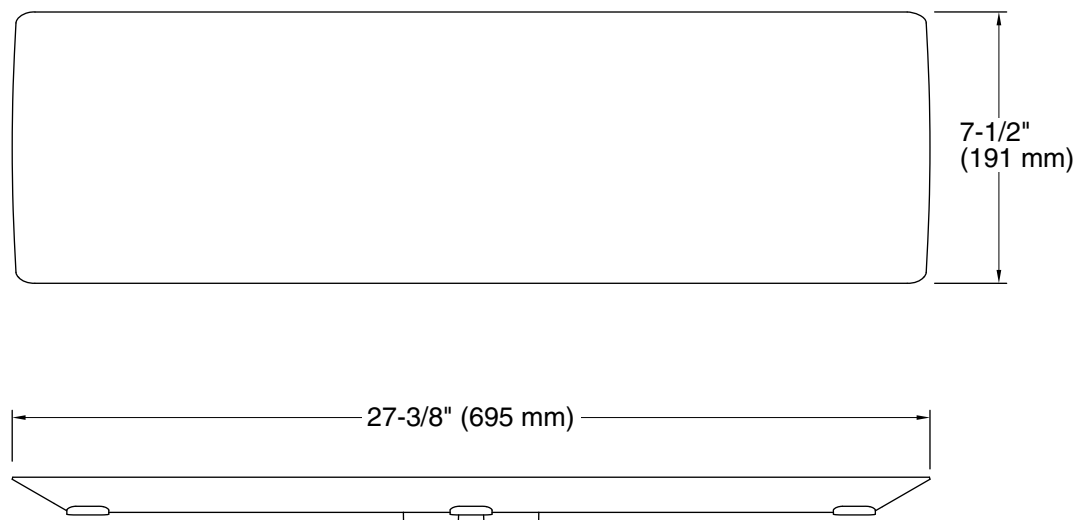

Features

- For use with Bellwether 60" x 34" shower bases.

Material

- Aluminum.

Recommended Products/Accessories

K-23723 Faucet cleaner

Codes/Standards

None Applicable

Technical Information

All product dimensions are nominal.

Material: Plastic

Notes

Install this product according to the installation guide.