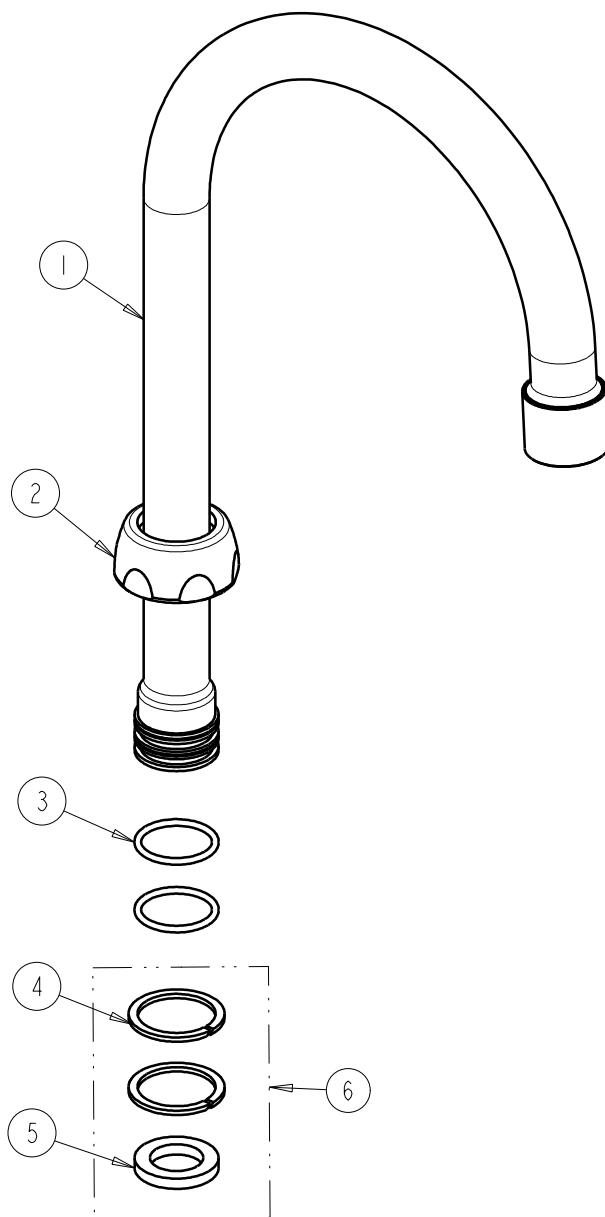

CHICAGO FAUCETS
a Geberit company

2100 South Clearwater Drive
Des Plaines, IL 60018
Phone: 847-803-5000
Fax: 847-803-5454
www.chicagofaucets.com

REPAIR PARTS

BY: SID DATE: 04-28-10
CHK: *[Signature]* REV:

FITTING NO.
GN2BJKABCP
SUBMITTED MODEL NO.

FOR TECHNICAL ASSISTANCE
1-800-TEC-TRUE (1-800-832-8783)

ITEM NO.

ITEM	PART NO.	DESCRIPTION
1	-----	TUBE SPOUT
2	1100-208JKCP	NUT, SPOUT 1-1/16-18 UNEF
3	50-035JKNF	O RING 0.739 X .070
4	50-036JKNF	SPLIT WASHER
5	340-004JKNF	CELCON WASHER
6	225-TJKNF	KIT, BAG WASHERS