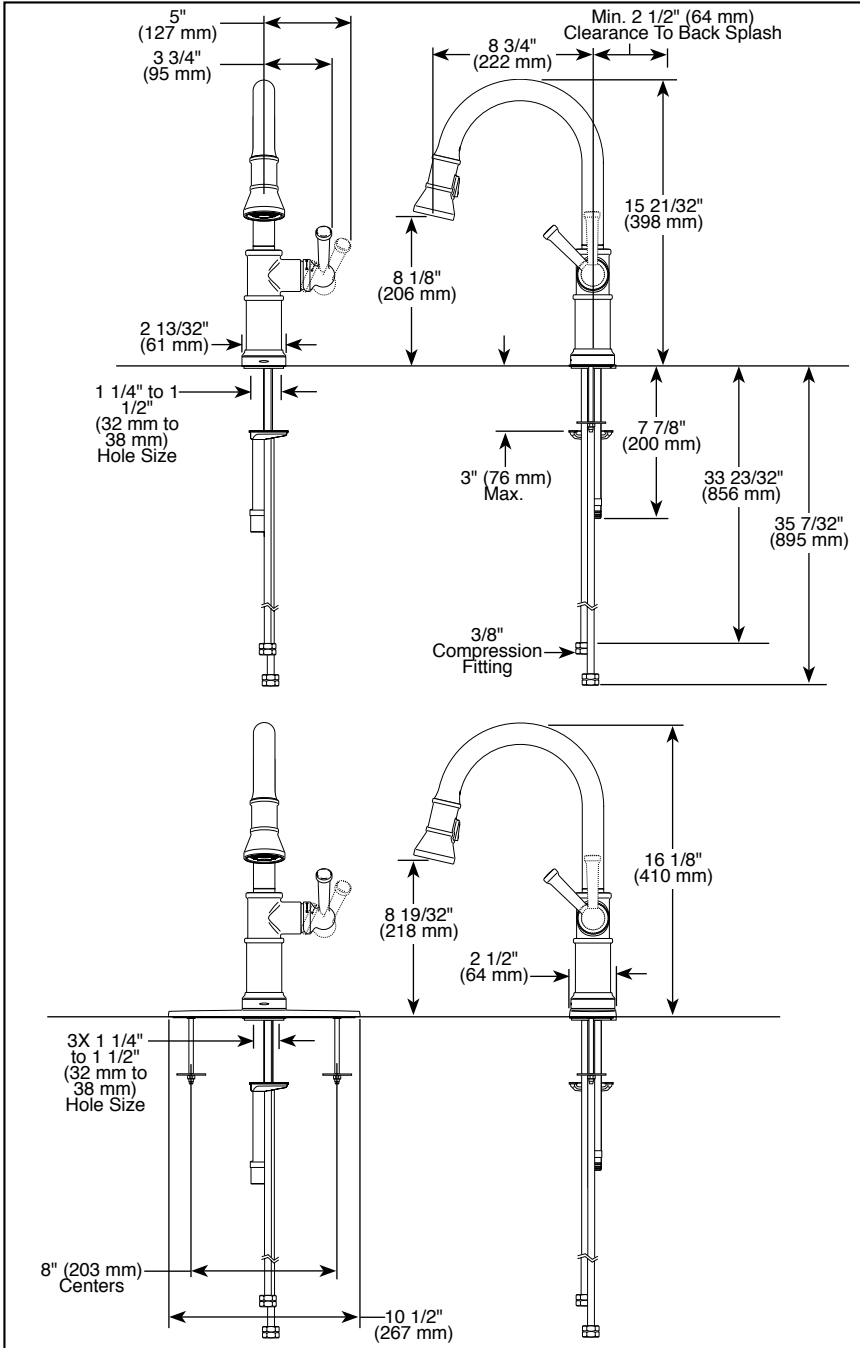

Submitted Model No.: _____

Specific Features: _____

▲ Designate proper finish suffix

Delta reserves the right (1) to make changes in specifications and materials, and (2) to change or discontinue models, both without notice or obligation. Dimensions are for reference only. See current full-line price book or www.brizo.com for finish options and product availability.

BSP-K-64025LF Rev. B

BRIZO®

KITCHEN FAUCETS

- Artesso™ Collection
- Single Handle Deck Mount
- 2-Function Pull-Down Sprayer
- Single or 3 Hole Sink Applications
- Centermount or 8" (203 mm) Centers w/ Optional 10 1/2" (267 mm) Escutcheon
- MagneDock® Magnetic Docking

STANDARD SPECIFICATIONS:

- Single handle, 2-function pull-down kitchen faucets for exposed mounting on single or three hole sinks.
- SmartTouch® on/off functionality.
- On/off indicator light also signals when batteries run low.
- 15 21/32" (398 mm) high, 8 3/4" (222 mm) long, spout swings 360°.
- Lever handle. Control mechanism shall be full-motion valve cartridge.
- Quick connect hoses.
- Pull-down wand operates in an aerated or spray mode via ergonomic button.
- MagneDock® magnetic docking.
- Dual integral check valves in sprayer.
- Hose travels inside mounting shank so it will not interfere with deck edges.
- Flow rate 1.8 gpm max.