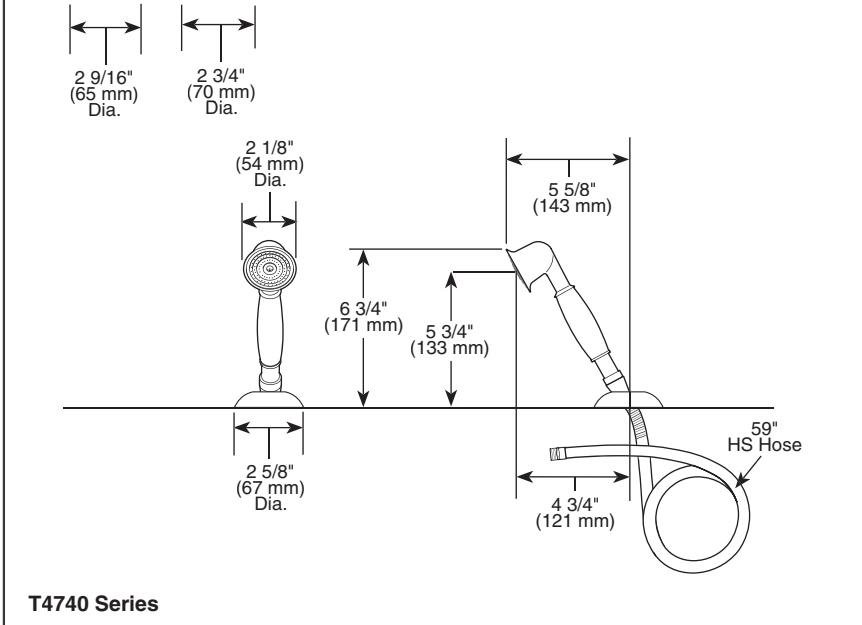

Submitted Model No.: _____
 Specific Features: _____

BATH VALVES

- Lockwood™ Bath Collection
- Two Handle Roman Tub Faucet
- Three Hole Installation (T2740 Series)
- Four Hole Installation (T4740 Series)
- Rough-In Kit Must Also be Ordered to Complete Installation

TRIM STANDARD SPECIFICATIONS:

- Trim Only for two handle Roman Tub faucet for concealed mounting.
- 8 1/2" (216 mm) long, 7 3/4" (197 mm) high slip-on rigid spout.
- LHP - Less Handle Program. See handle option below.
- Temperature and volume controlled with handles.
- Rough-In kit must also be ordered to complete installation. There are separate specification sheets on each rough-in kit if more details are required.
- Handshower includes double check valves for backflow prevention.