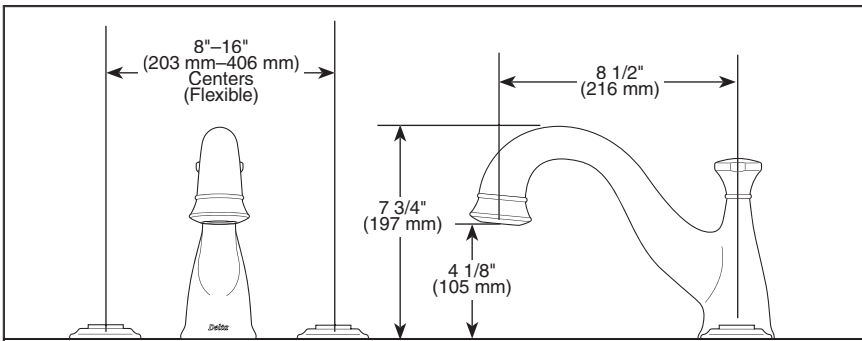

Submitted Model No.: _____
 Specific Features: _____

BATH VALVES

- Lockwood™ Bath Collection
- Two Handle Roman Tub Faucet
- Three Hole Installation (T2740 Series)
- Four Hole Installation (T4740 Series)
- Rough-In Kit Must Also be Ordered to Complete Installation

TRIM STANDARD SPECIFICATIONS:

- Trim Only for two handle Roman Tub faucet for concealed mounting.
- 8 1/2" (216 mm) long, 7 3/4" (197 mm) high slip-on rigid spout.
- LHP - Less Handle Program. See handle option below.
- Temperature and volume controlled with handles.
- Rough-In kit must also be ordered to complete installation. There are separate specification sheets on each rough-in kit if more details are required.
- Handshower includes double check valves for backflow prevention.