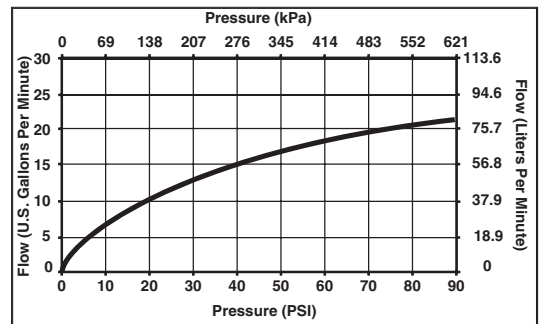

Available LHP Handle Options

▲ Designate proper finish suffix