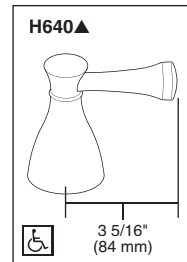

Available LHP Handle Options

▲ Designate proper finish suffix

Indianapolis, Indiana 46280
A Division of Masco Corporation of Indiana
© 2006, Masco Corporation of Indiana

Delta reserves the right (1) to make changes in specifications and materials, and (2) to change or discontinue models, both without notice or obligation. Dimensions are for reference only. See current full-line price book for finish options and product availability.

DSP-B-2740/4740-LHP Rev. A