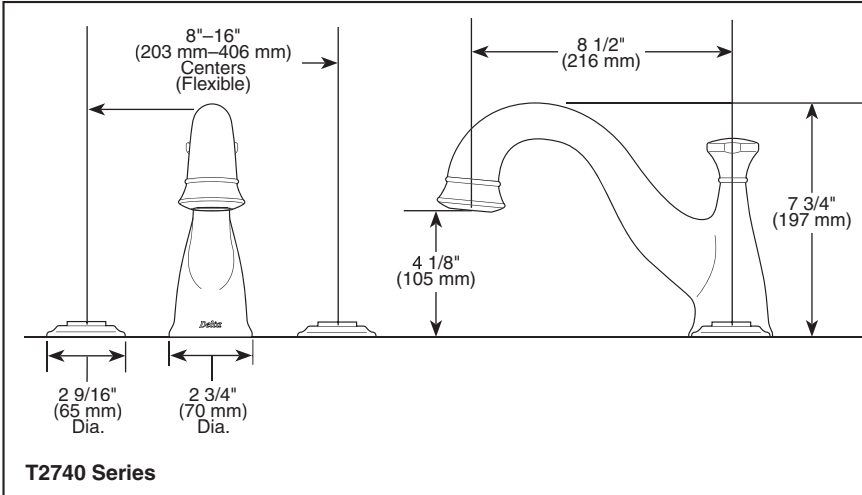

Submitted Model No.: _____
 Specific Features: _____

BATH VALVES

- Lockwood™ Bath Collection
- Two Handle Roman Tub Faucet
- Three Hole Installation (T2740 Series)
- Four Hole Installation (T4740 Series)
- Rough-In Kit Must Also be Ordered to Complete Installation

TRIM STANDARD SPECIFICATIONS:

- Trim Only for two handle Roman Tub faucet for concealed mounting.
- 8 1/2" (216 mm) long, 7 3/4" (197 mm) high slip-on rigid spout.
- LHP - Less Handle Program. See handle option below.
- Temperature and volume controlled with handles.
- Rough-In kit must also be ordered to complete installation. There are separate specification sheets on each rough-in kit if more details are required.
- Handshower includes double check valves for backflow prevention.