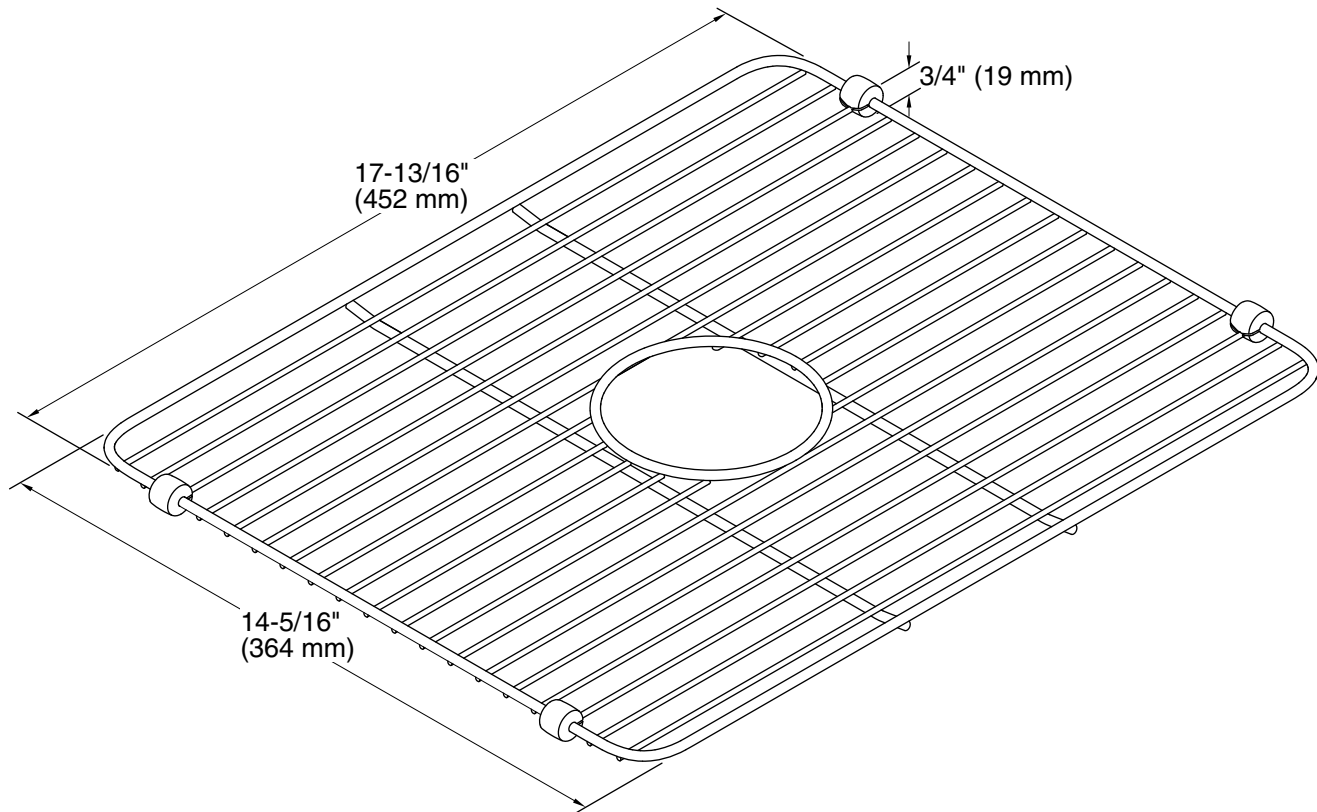

Features

- Fits in the large bowl of the K-6625 Iron/Tones Smart Divide® kitchen sink.
- Helps protect sink surface from daily wear.
- Innovative wheels around the perimeter provide a secure fit and reduce debris buildup.
- Dishwasher safe.

Technical Information

All product dimensions are nominal.

Material: Stainless Steel