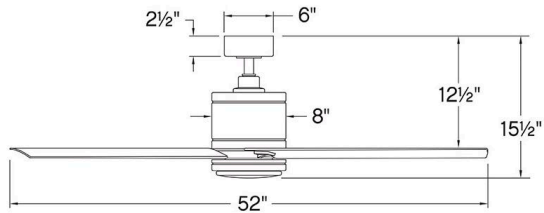

VAIL

907052FBN-LWD

VAIL 52" LED SMART FAN

DETAILS	
FAN FINISH:	Brushed Nickel
GLASS:	Etched Opal
BLADE COUNT:	5
SLOPE DEGREE:	20

DIMENSIONS	
WIDTH:	52"
HEIGHT:	15.3"

LIGHT SOURCE	
VOLTAGE:	120v

MOUNTING	
CANOPY:	6" Dia.
LEAD WIRE:	1 X 76"

SHIPPING	
CARTON LENGTH:	23
CARTON WIDTH:	10
CARTON HEIGHT:	12

Vail offers a transitional style with gently curved blades and an array of versatile finish options, while its integrated LED and DC motor technology deliver excellent energy efficiency. Wet-rated can be used for both indoor and outdoor spaces.