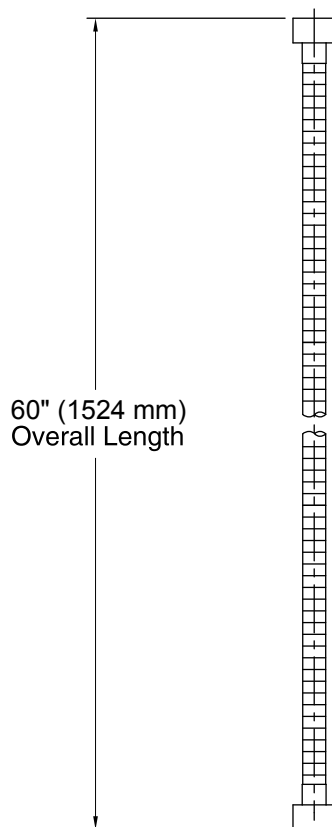

Features

- 60-inch hose length.
- Swivel base helps reach target areas.
- For use with a handshower (sold separately).
- KOHLER finishes resist corrosion and tarnishing.

Material

- Durable metal construction.

Technical Information

All product dimensions are nominal.

Notes

Install this product according to the installation guide.