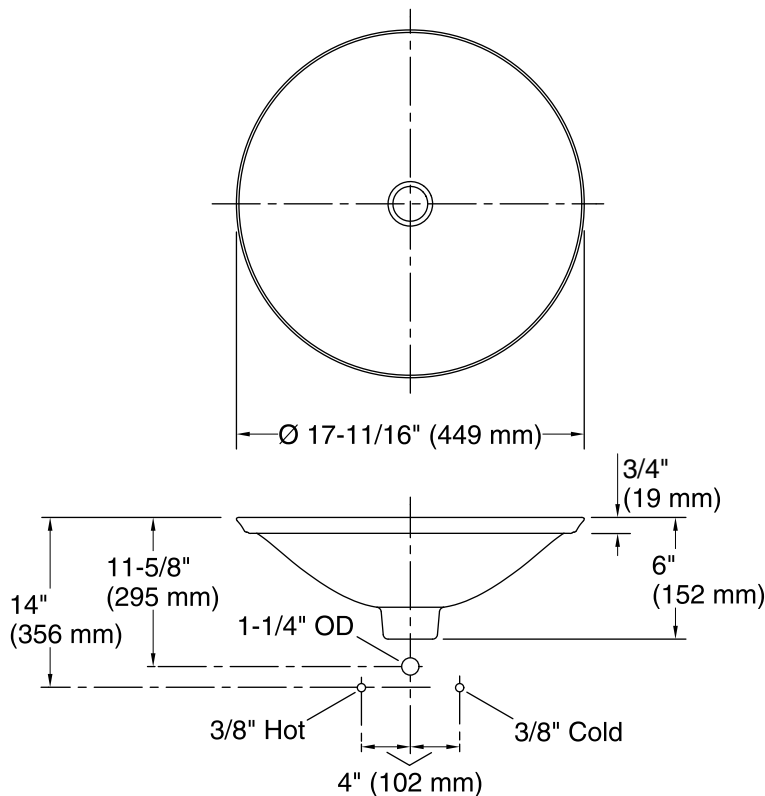

Carillon® Round Wading Pool®

Wading Pool® Bathroom Sink
K-7806

Features

- Vitreous china.
- Rectangular basin with subtle lift at edges.
- Wading Pool® design accommodates a wide variety of faucets.
- No faucet holes; requires wall- or counter-mount faucet.
- Without overflow.

For the most current Specification Sheet, go to www.kohler.com.

2-3-2018 02:52

THE BOLD LOOK
OF **KOHLER**®

Standard Installation

Recommended ADA Installation

Technical Information

All product dimensions are nominal.

Bowl configuration: Single

Installation: Drop-in, Vessel

Bowl area (Only): Diameter: 17-11/16" (449 mm)
Bowl depth: 4" (102 mm)
Water depth: 4" (102 mm)

Template: 1242827, required, included

Notes

Install this product according to the installation instructions.