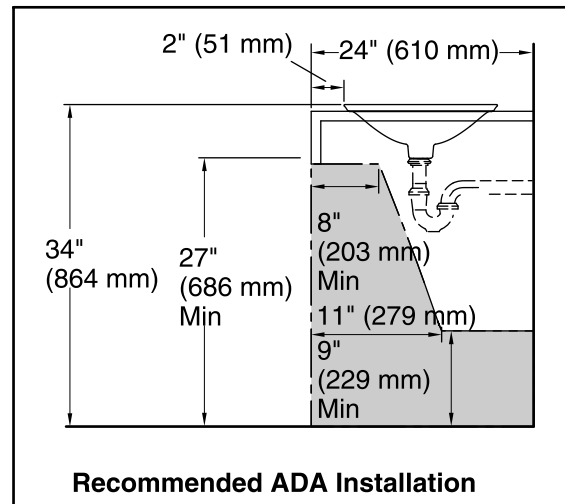

For the most current Specification Sheet, go to www.kohler.com.

2-3-2018 02:52

THE BOLD LOOK
OF **KOHLER**®

Standard Installation

Recommended ADA Installation

Technical Information

All product dimensions are nominal.

Bowl configuration: Single

Installation: Drop-in, Vessel

Bowl area (Only): Diameter: 17-11/16" (449 mm)
Bowl depth: 4" (102 mm)
Water depth: 4" (102 mm)

Template: 1242827, required, included

Notes

Install this product according to the installation instructions.