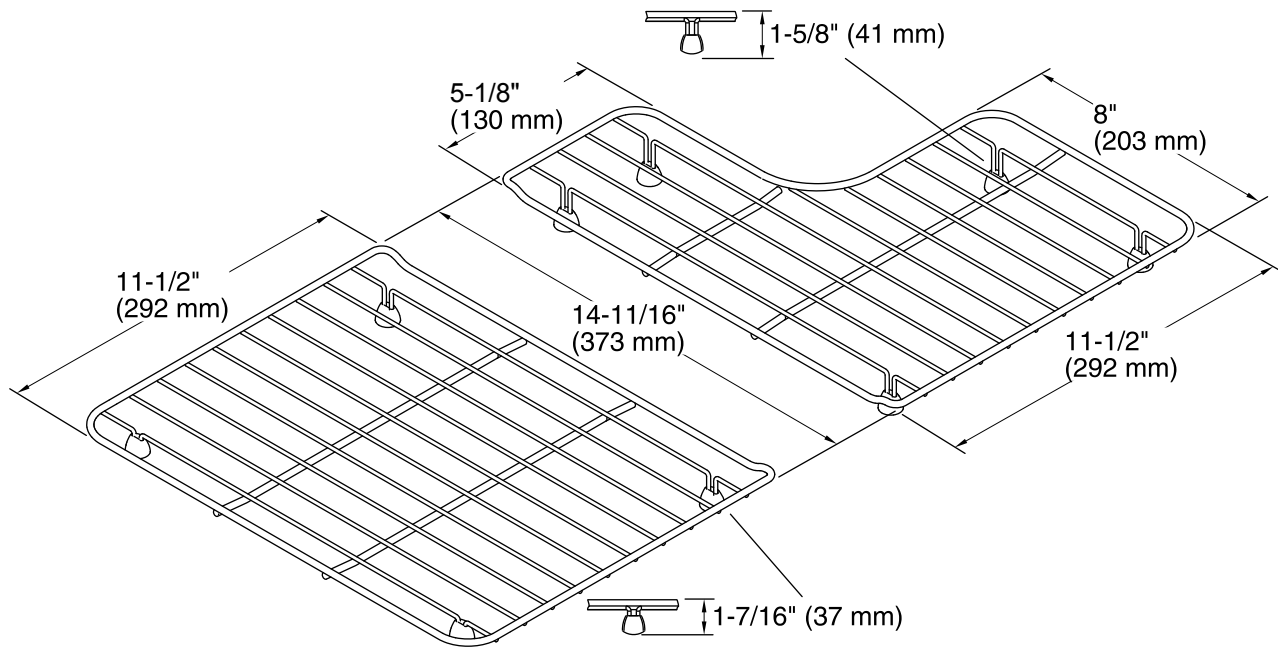

#### Features

- Fits in the bowl of the K-6486 and K-6487 Whitehaven kitchen sinks.
- Includes left and right racks.
- Durable, electro-polished stainless-steel construction.
- Helps protect sink surface from daily wear.
- Dishwasher safe.
- Rubber feet provide added protection.

### Technical Information

All product dimensions are nominal.