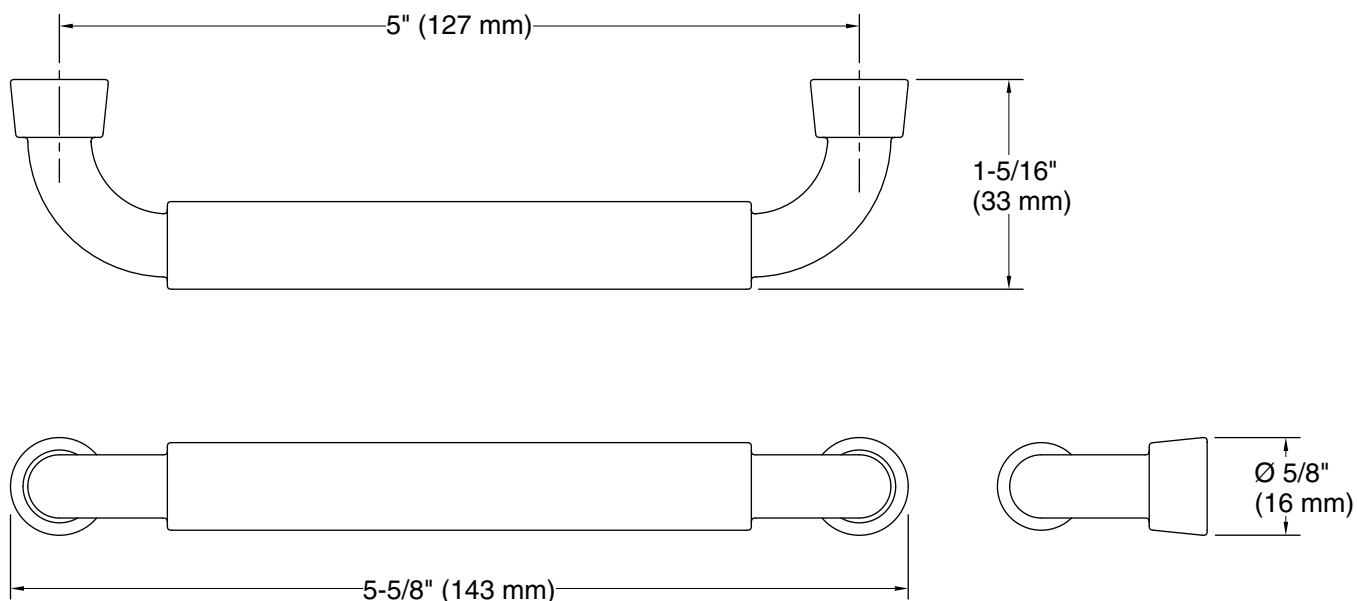

### Features

- 5" (127 mm) cabinet pull
- Coordinates with Tone faucets, accessories, and showering components to complete your bathroom

### Included Components

Additional Components:  
Installation hardware

## Technical Information

All product dimensions are nominal.

Material: Zinc