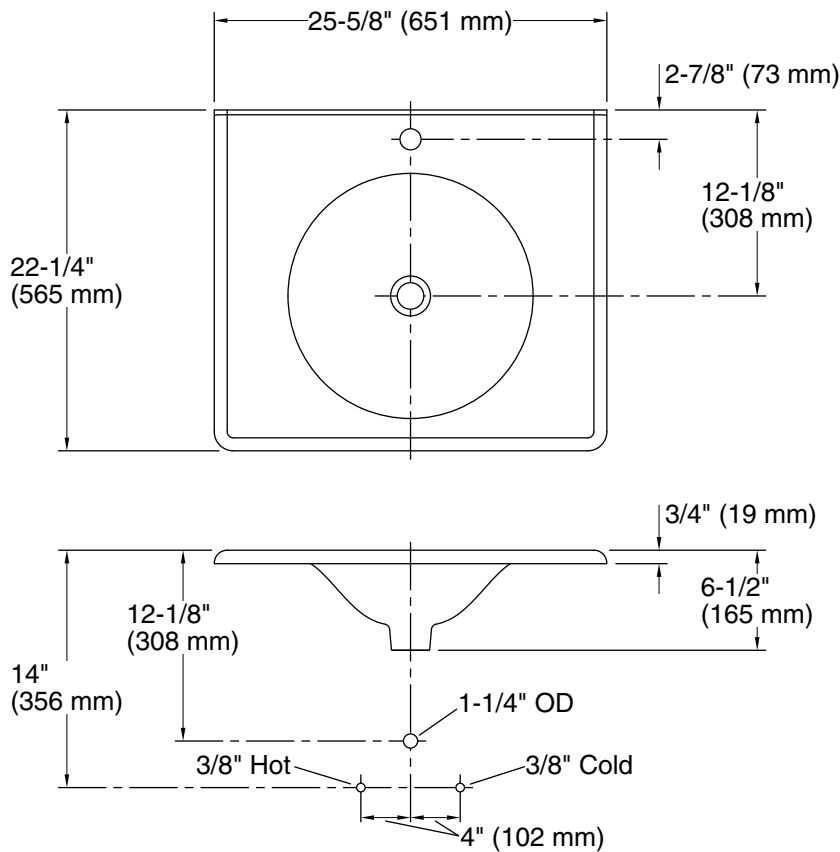

### Technical Information

All product dimensions are nominal.

Basin configuration:	Single Bowl
Bowl area (Only):	Water depth: 4-1/2" (114 mm)
With overflow:	No
Number of deck holes:	1
Faucet hole(s):	1-3/8" (35 mm)
Drain hole:	1-3/4" (44 mm)

### Notes

Install this product according to the installation instructions.

NOTE: When selecting a faucet for this lavatory, ensure the faucet has a spout reach of 4-1/2" (114 mm) to 5" (127 mm) and has a spout height of 3" (76 mm) to 6" (152 mm).