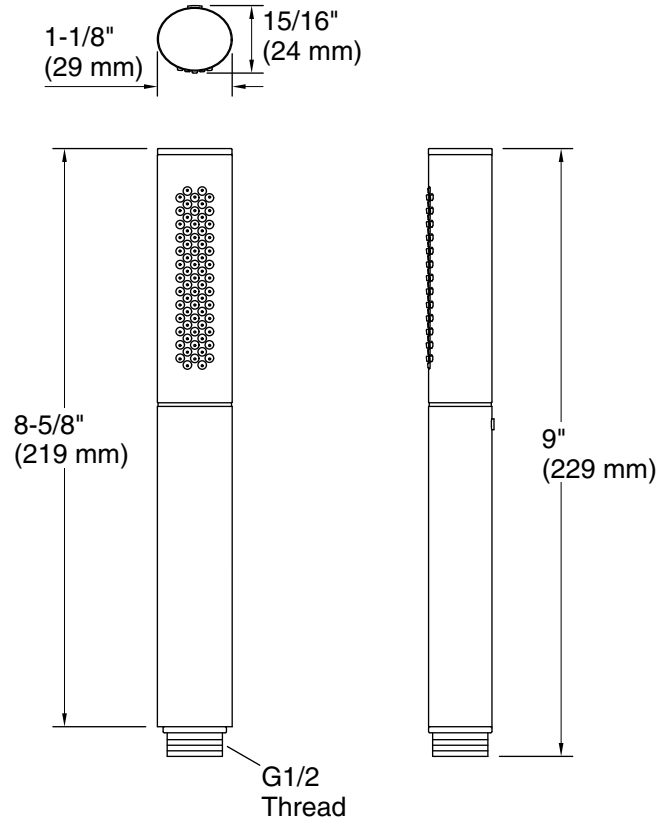

Technical Information

All product dimensions are nominal.

Drain included: No

Handshower:

Rated maximum flow: 1.75 gal/min (6.6 l/min)

Pressure: 80 psi (5.5 bar)

Notes

For use with automatic compensating valves rated at 1.5 gal/min (5.7 l/min) or less.

Install this product according to the installation instructions.

Plumbing codes require an atmospheric vacuum breaker (such as Kohler Model K-9660) be installed in-line with handshowers. Please consult local plumbing codes.

OBC compliant when installed to the specific requirements of these regulations.