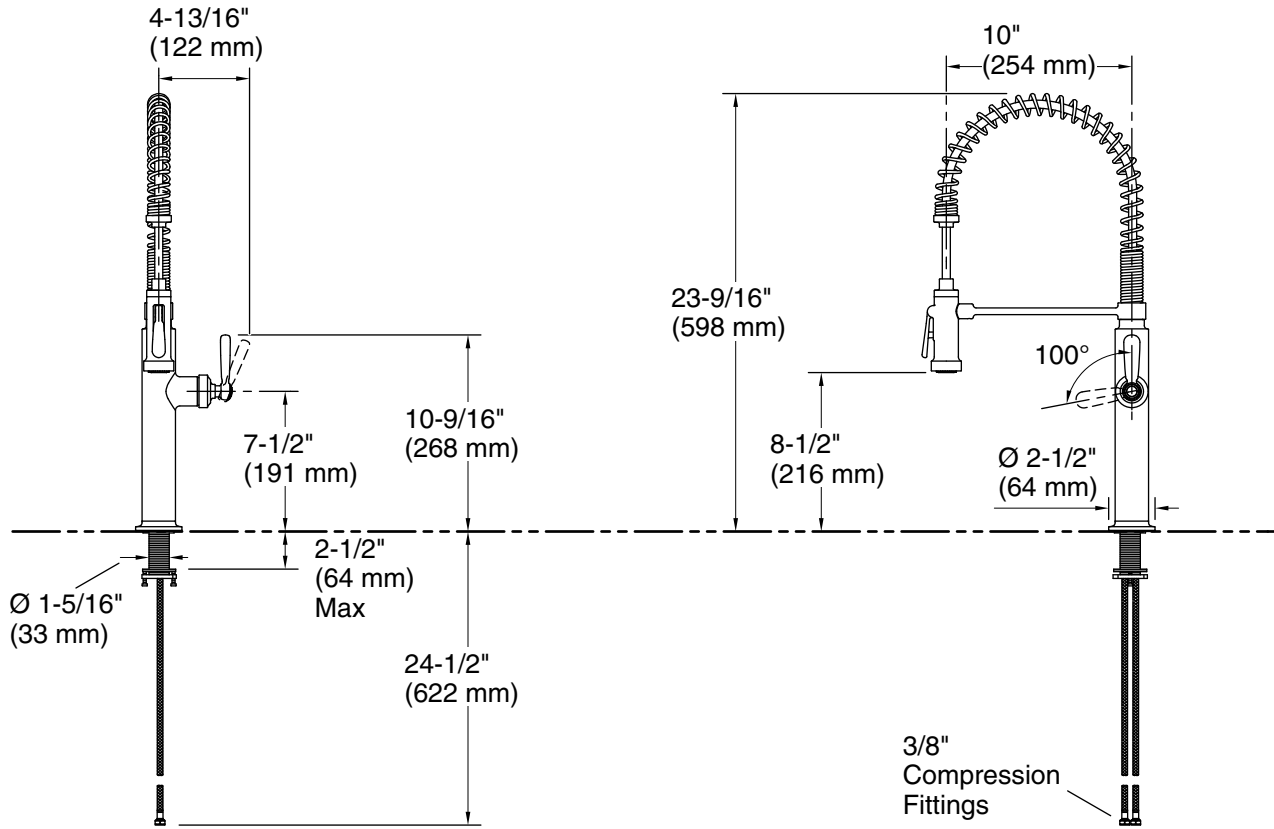

KOHLER Faucets

Semi-professional kitchen sink faucet with two-function sprayhead K-28360

Features

- Designed in collaboration with Studio McGee
- Professional-style faucet with an easy-to-clean coated hose and removable coil
- Two-function pull-down sprayhead with touch control allows you to switch between aerated and Sweep® sprays
- Sweep® spray features specially angled nozzles that form a wide, powerful blade of water to sweep your dishes and sink clean
- DockNetik® magnetic docking system securely locks sprayhead into place when not in use
- MasterClean™ sprayface features an easy-to-clean surface that withstands mineral buildup and maximizes spray performance
- High-arch spout offers vertical clearance for tall cookware and pitchers
- Single lever handle makes adjusting water temperature easy.
- Temperature memory allows faucet to be turned on and off at the temperature set during prior usage
- KOHLER® ceramic disc valves exceed industry longevity standards for a lifetime of durable performance
- 1.5 gpm (5.7 lpm) maximum flow rate at 60 psi (4.14 bar)

THE BOLD LOOK
OF **KOHLER**®

Technical Information

All product dimensions are nominal.

Drain included: No

Notes

Install this product according to the installation instructions.

ADA, CSA B651 compliant when installed to the specific requirements of these regulations.