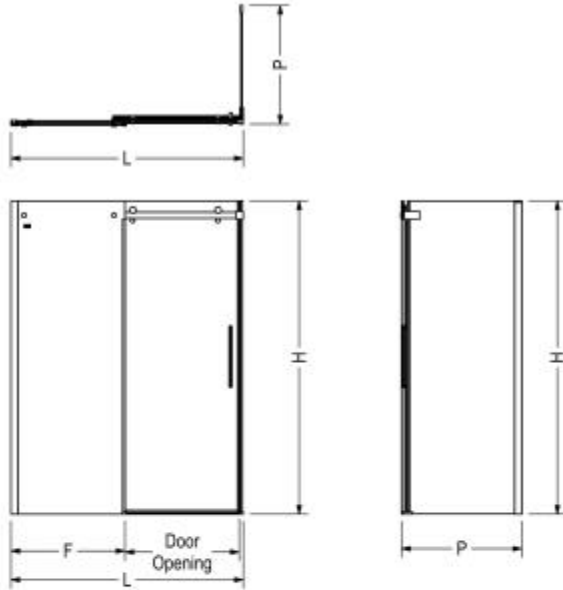

# Halo 56 1/2-59 x 78 3/4 in. 8mm Sliding Shower Door for Alcove Installation

**Model number:**

138997-900-084-000

**Dimensions:** 59" x 59" x 83"

**Installation:** Alcove

**Material:**

## Standard Features:

- Glass panels 5/16 in. (8 mm) with a height of 78 3/4 in.
- Lotus easy clean protection for effortless maintenance;;
- Ball bearing roller technology for smooth and quiet opening
- Reversible shower door for left or right opening
- Also available in a corner configuration
- Available in 4 finishes: Chrome, Brushed Nickel, Dark Bronze, Matte Black

# Halo 56 1/2-59 x 78 3/4 in. 8mm Sliding Shower Door for Alcove Installa

**Model number:**

138997-900-084-000

**Dimensions:** 59" x 59" x 83"

**Installation:** Alcove

**Material:**

STANDARD

## Dimensions

59 x 59 x 83 In.  
(1499 x 1499 x 2108 mm)