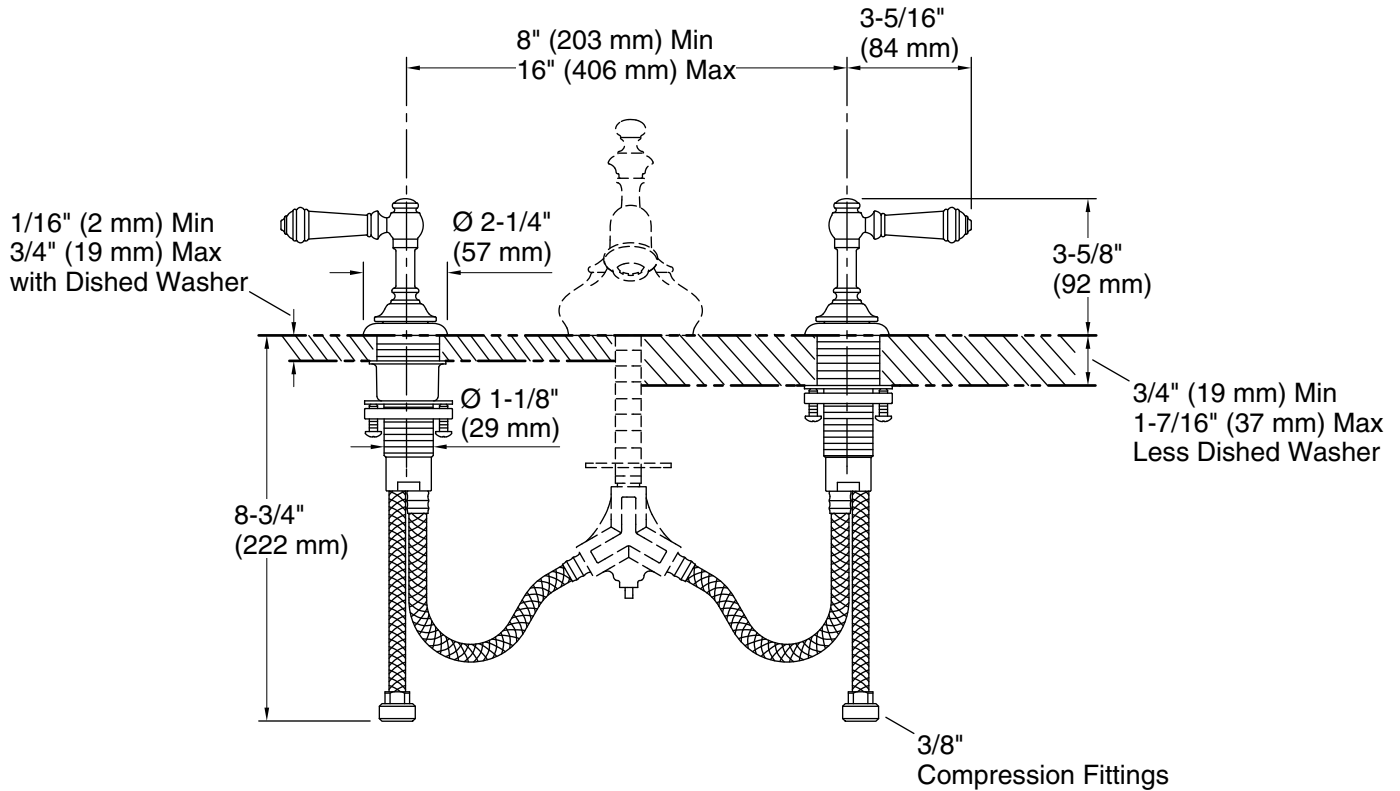

Features

- Metal construction.
- Quarter-turn washerless ceramic disc valves.

Material

- Brass valve bodies.

Installation

- For 8" - 16" (203 - 406 mm) centers.

Required Products/Accessories

K-72758 widespread bathroom sink spout

Technical Information

All product dimensions are nominal.

Notes

Install this product according to the installation guide.

ADA compliant for handles only.

ADA, OBC, CSA B651 compliant when installed to the specific requirements of these regulations.