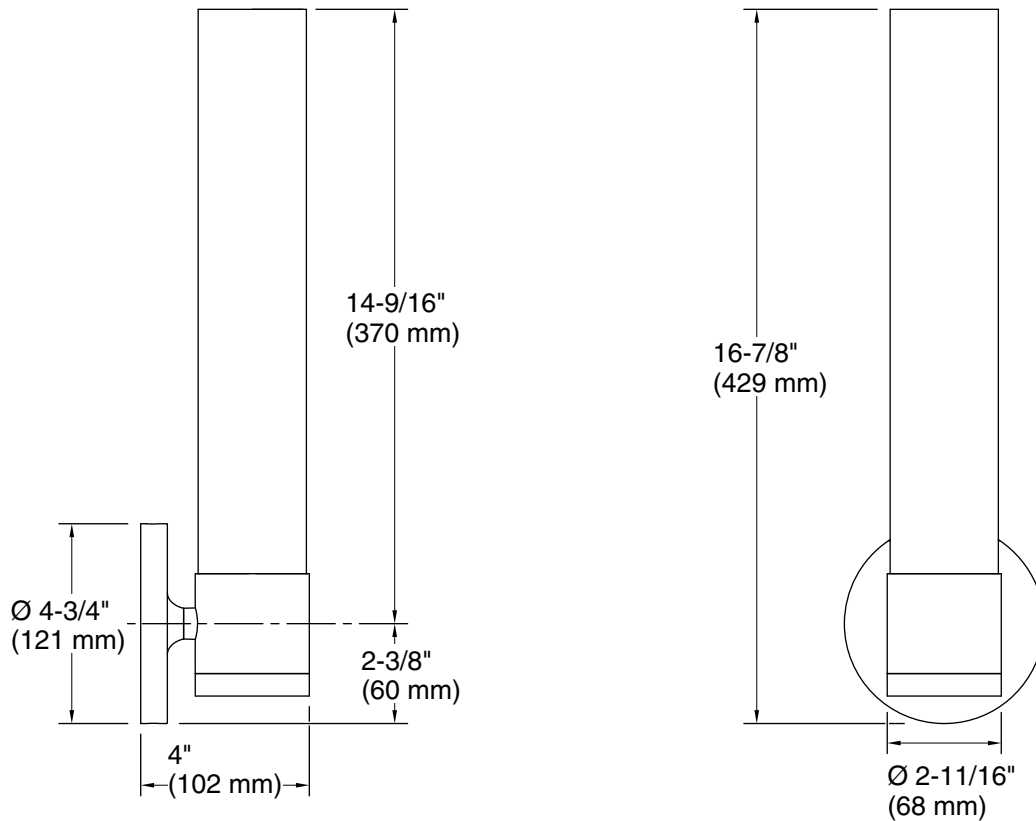

Required Electrical Service

One circuit required.

120 V, 60 Hz

Technical Information

All product dimensions are nominal.

Material: Steel, Aluminum, Glass

Number of Lights: 1

Lighting Type: Socket-based

Socket Type: E-26 Medium

Number of Shades: 1

Shade Type: Frosted Glass