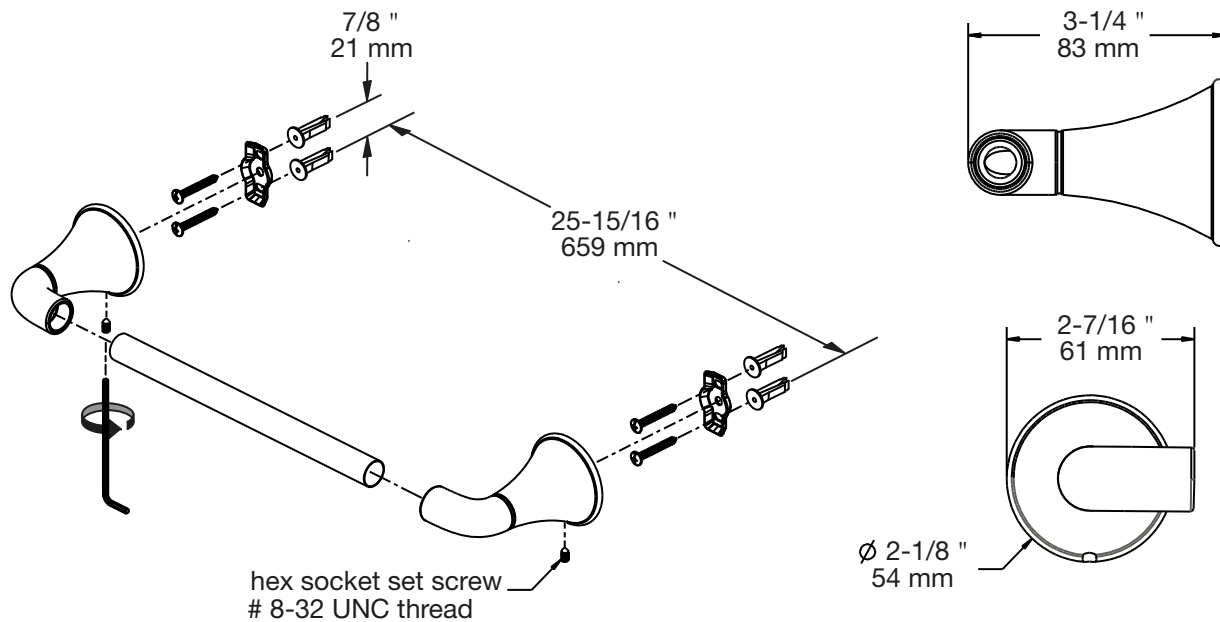

24 inch Towel Bar 553TB-24

Specification Submittal

Model Number

- 553TB-24 24 inch Towel Bar

Feature Highlights

- Metal construction
- Standard finish is polished chrome

Finish Options

Append appropriate -suffix to model number.

Dimensions Elm Towel Bar, 553TB-24

Note: Dimensions subject to change without notice.

Symmons Industries, Inc. ▪ 31 Brooks Drive ▪ Braintree, MA 02184
 Phone: (800) 796-6667 ▪ Fax: (800) 961-9621
 Website: symmons.com ▪ Email: gethelp@symmons.com