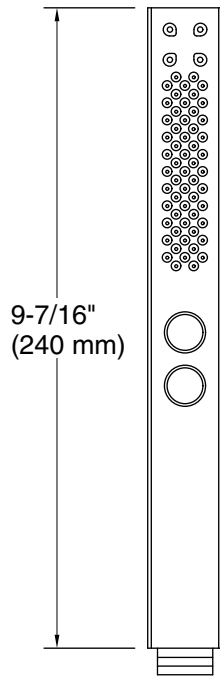

Technical Information

All product dimensions are nominal.

Drain included: No

Handshower:

Rated maximum flow: 1.75 gal/min (6.6 l/min)

Pressure: 80 psi (5.5 bar)

Notes

For use with automatic compensating valves rated at 1.5 gal/min (5.7 l/min) or less.

Install this product according to the installation instructions.

Plumbing codes may require that a vacuum breaker be installed in-line to handshowers.

Please consult local plumbing codes.

OBC compliant when installed to the specific requirements of these regulations.