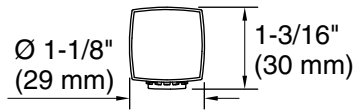

Technical Information

All product dimensions are nominal.

Drain included: No

Handshower:

Rated maximum flow: 1.75 gal/min (6.6 l/min)

Pressure: 80 psi (5.5 bar)

Notes

For use with automatic compensating valves rated at 1.5 gal/min (5.7 l/min) or less.

Install this product according to the installation instructions.

Plumbing codes may require that a vacuum breaker be installed in-line to handshowers.

Please consult local plumbing codes.

OBC compliant when installed to the specific requirements of these regulations.