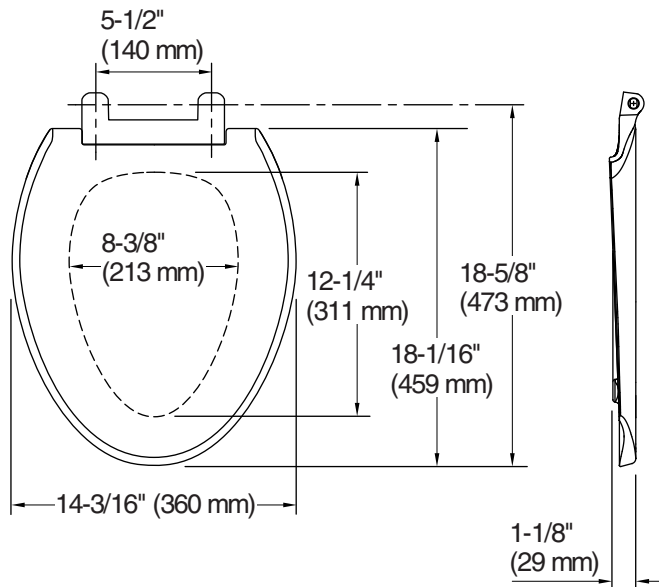

Adult Ring

Child Ring

Technical Information

All product dimensions are nominal.

- Seat shape type: Elongated
- Seat front type: Closed-front
- Seat-mounting holes: 5-1/2" (140 mm)