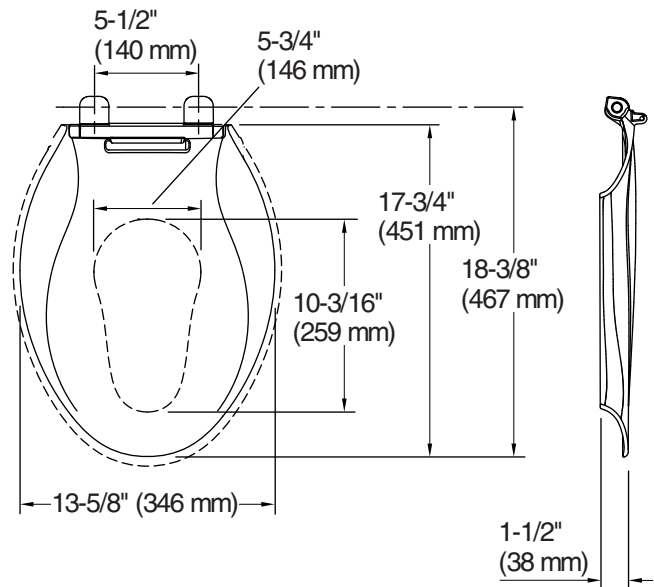

**Transitions®**  
Quiet-Close™ elongated toilet seat  
**K-4732**

**Features**

- Integrated child-size seat offers a comfortable, easy-to-use option for children
- Quiet-Close™ elongated lid and seat prevents slamming
- Grip-Tight bumpers hold seat firmly in place
- Quick-Release™ functionality allows seat to be removed easily from toilet for convenient cleaning
- Quick-Attach® hardware for fast and secure installation
- Color-matched plastic hinges

### Technical Information

All product dimensions are nominal.

- Seat shape type: Elongated
- Seat front type: Closed-front
- Seat-mounting holes: 5-1/2" (140 mm)