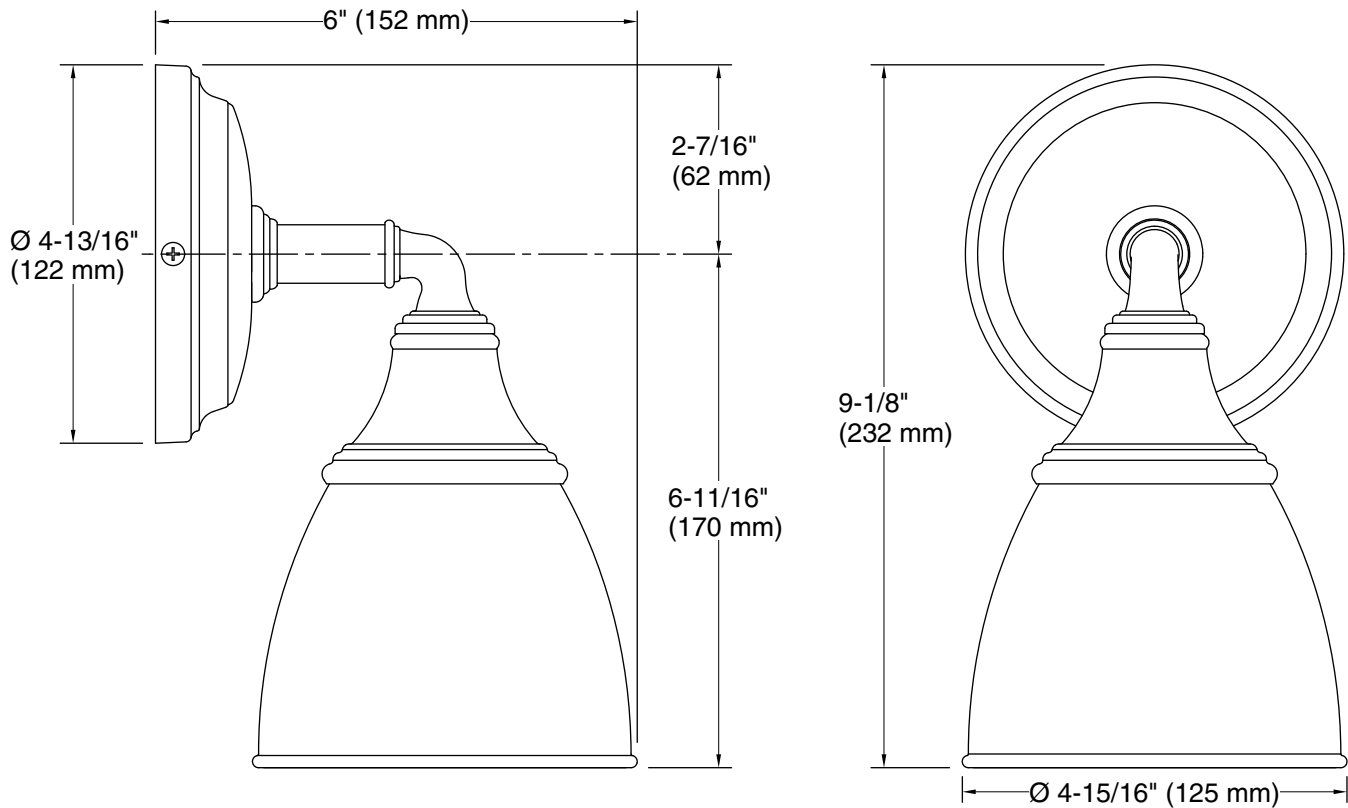

Features

- Frosted-glass shade.
- Sconce can be positioned up or down, depending on room setting.
- Coordinates with other products in the Devonshire collection.
- Includes installation hardware.
- Suitable for damp locations, per UL 1598.

Technical Information

All product dimensions are nominal.

Installation Type: Wall-mount

Material: Metal, Glass

Number of Lights: 1

Notes

Install this product according to the installation guide.