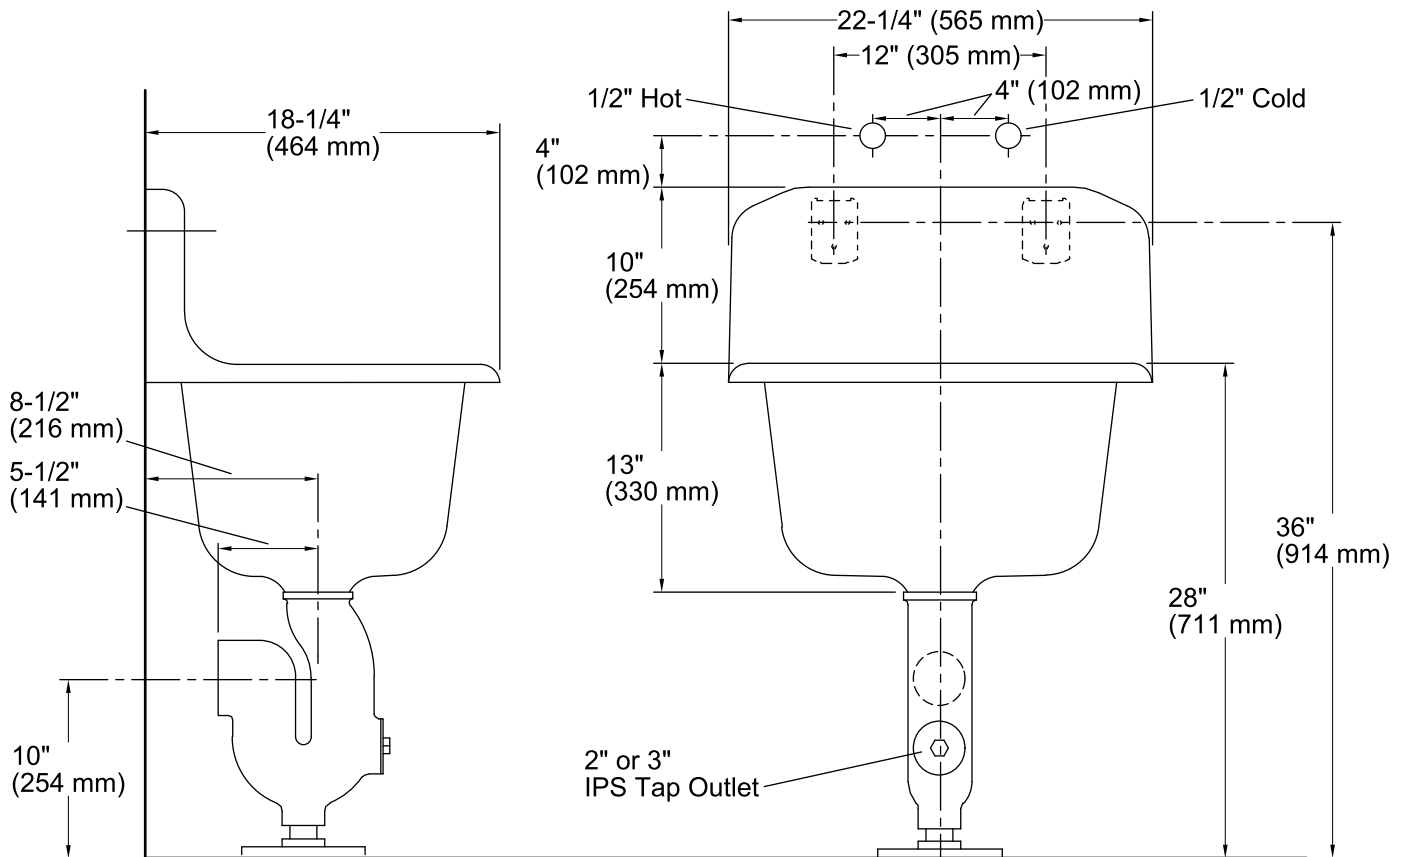

Technical Information

All product dimensions are nominal.

Bowl configuration:	Single
Installation:	Wall-mount
Bowl area (Only)	Length: 18" (457 mm) Width: 14" (356 mm) Water depth: 12" (305 mm)
Drain hole:	2-7/8" (73 mm)

Notes

Install this product according to the installation guide.