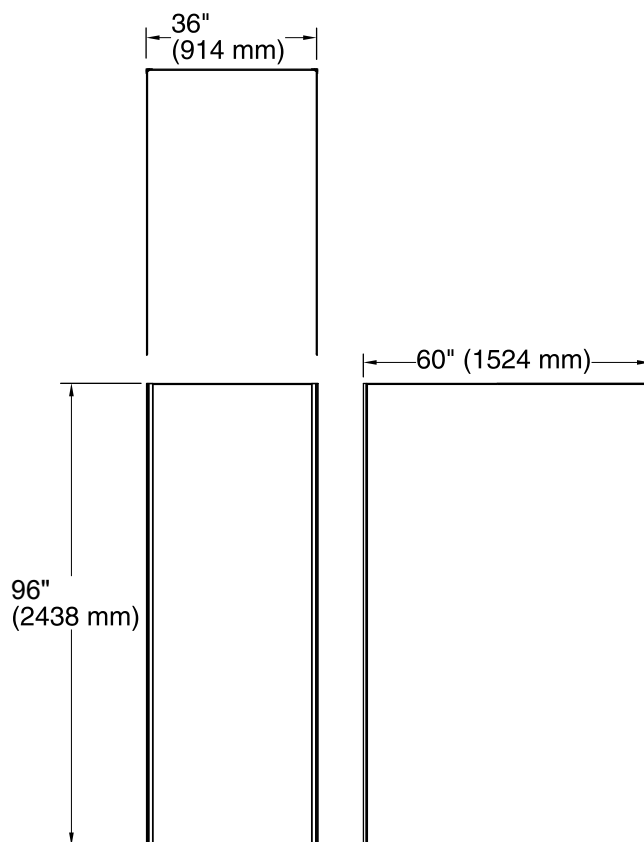

### Features

- Includes two 36" x 96" walls, one 60" x 96" wall, and two 96" corner joints.
- No need to install trim. Factory-installed edge provides a finished look for walls.
- Joint system hides caulk and silicone, leaving fewer places for mold to grow and simplifying cleaning.
- Coordinates with Choreograph shower accessories and storage (sold separately).

### Installation

- In-field trimmable.
- Adheres to water-resistant wallboard.
- For a 60" x 36" x 96" three-wall alcove or smaller.

### Included Components

Product consists of:

- K-97604-T02 60"x96" Wall Panel
- K-97601-T02 36"x96" Wall Panel
- K-97601-T02 36"x96" Wall Panel
- K-97635 96" Corner Joint

### Technical Information

All product dimensions are nominal.

Installation: Three-wall alcove