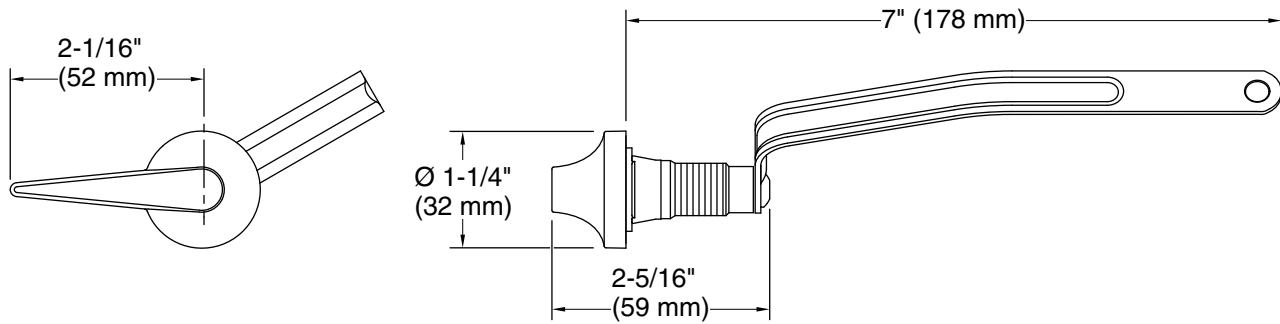

San Souci®
Trip Lever for K-5172
K-9171-L

Features

- Left-hand trip lever
- For use with the K-5172 San Souci toilet

Material

- Premium metal construction for durability and reliability
- KOHLER finishes resist corrosion and tarnishing

Technical Information

All product dimensions are nominal.

Material: Zinc, Stainless Steel