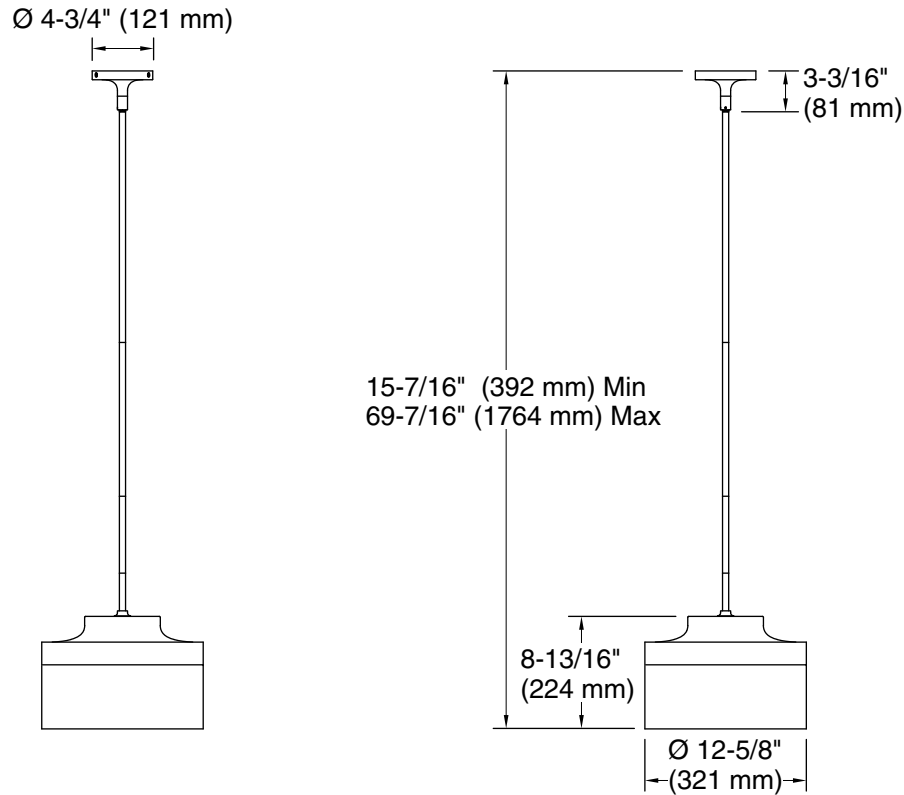

Features

- Rounded glass shades connect with tube attachments and metal bases in contemporary designs fit for any room
- Coordinates with faucets and accessories in the Purist collection
- Requires two bulbs with medium (E26) base; T10 bulb recommended (sold separately)
- Suitable for damp locations, per UL 1598
- Suitable for sloped ceiling installations not to exceed 15°
- Includes installation hardware

Required Electrical Service

60 Hz

Technical Information

All product dimensions are nominal.

| | |
|-------------------|---|
| Material: | Steel, Aluminum, Glass |
| Number of Lights: | 2 |
| Lighting Type: | Socket-based |
| Socket Type: | E-26 Medium |
| Number of Shades: | 1 |
| Shade Type: | Glass - clear |
| Hanging Type: | Downrod |
| Downrod Detail: | 1 x 3" (76 mm), 1 x 6" (152 mm), 1 x 12" (305 mm), 2 x 18" (457 mm) |
| Height: | 15-7/16" (392 mm) - 69-7/16" (1763 mm) |