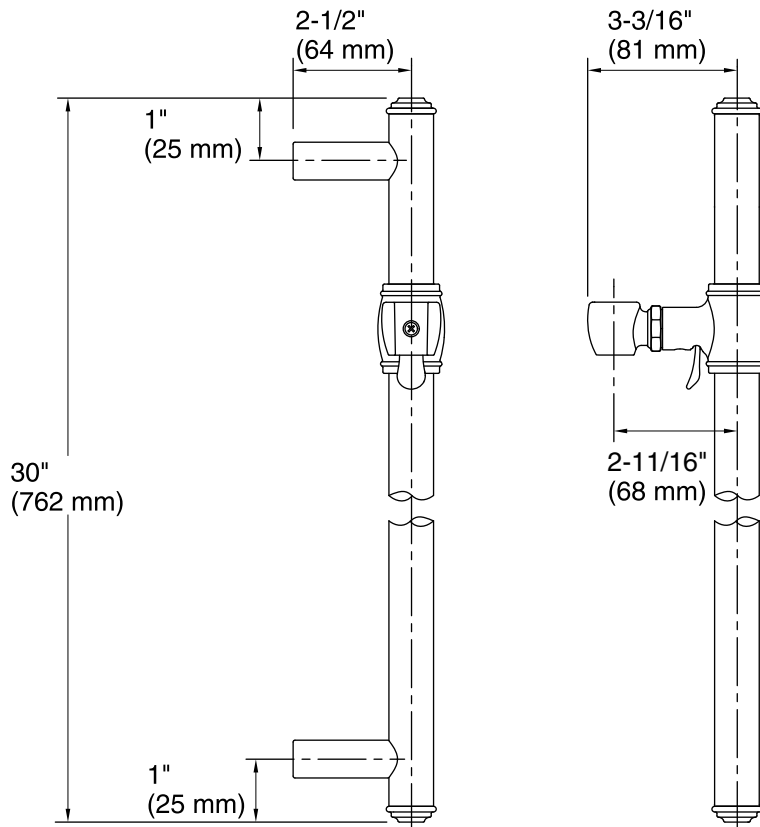

## Features

- Allows handshower to be raised or lowered to desired height for customized showering experience.
- Handshower not included.
- Coordinates with other products in the Artifacts™ collection.
- 3-3/16" (81 mm) x 2-1/2" (64 mm) x 30" (762 mm)

## Installation

- Wall-mount.

ADA CSA B651 OBC

## Technical Information

All product dimensions are nominal.