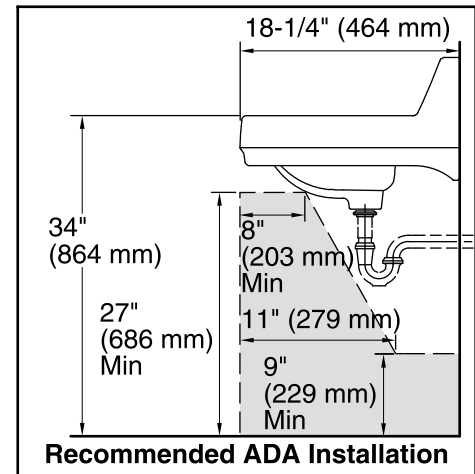

Features

- Made from premium materials that withstand high-volume usage
- Constructed of vitreous china
- 20-3/4"L x 18-1/4"W
- Wall-mount installation
- Faucet not included
- Includes wall hanger
- Drilled for concealed arm carrier

Color	Code	Description
	0	White
	96	Biscuit
	47	Almond
	7	Black Black™

Standard Installation

Technical Information

All product dimensions are nominal.

Bowl configuration:	Single
Installation:	Wall-mount
Bowl area (Center)	Length: 10" (254 mm) Width: 15" (381 mm) With overflow: Yes Water depth: 3-1/4" (83 mm)
Bowl area	With overflow: Yes
Number of deck holes:	3
Faucet hole(s):	1-1/4" (32 mm)
Soap/Lotion hole:	1-1/4" (32 mm)
Drain hole:	1-3/4" (44 mm)