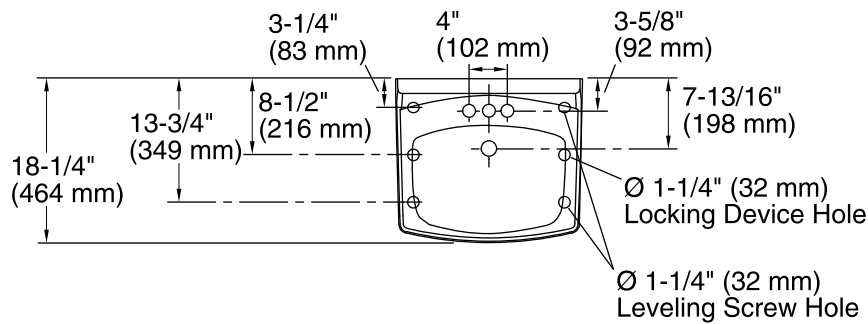

Features

- Made from premium materials that withstand high-volume usage
- Constructed of vitreous china
- 20-3/4"L x 18-1/4"W
- Wall-mount installation
- Faucet not included
- Includes wall hanger
- Drilled for concealed arm carrier

Color	Code	Description
	0	White
	96	Biscuit
	47	Almond
	7	Black Black™

Standard Installation

Technical Information

All product dimensions are nominal.

Bowl configuration:	Single
Installation:	Wall-mount
Bowl area (Center)	Length: 10" (254 mm) Width: 15" (381 mm) With overflow: Yes Water depth: 3-1/4" (83 mm)
Bowl area	With overflow: Yes
Number of deck holes:	3
Faucet hole(s):	1-1/4" (32 mm)
Soap/Lotion hole:	1-1/4" (32 mm)
Drain hole:	1-3/4" (44 mm)