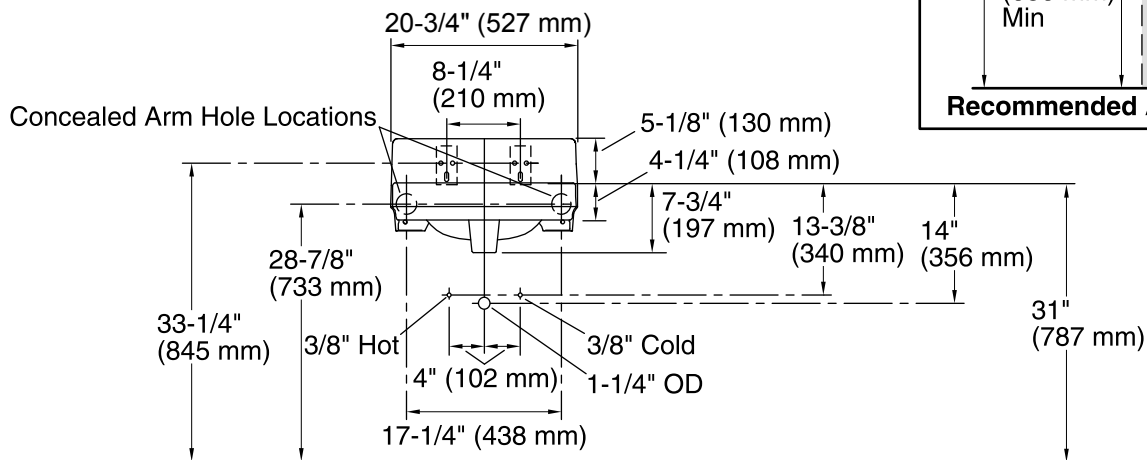

Features

- Made from premium materials that withstand high-volume usage
- Constructed of vitreous china
- 20-3/4"L x 18-1/4"W
- Wall-mount installation
- Faucet not included
- Includes wall hanger
- Drilled for concealed arm carrier

Color	Code	Description
	0	White
	96	Biscuit
	47	Almond
	7	Black Black™

Standard Installation

Technical Information

All product dimensions are nominal.

Bowl configuration:	Single
Installation:	Wall-mount
Bowl area (Center)	Length: 10" (254 mm) Width: 15" (381 mm) With overflow: Yes Water depth: 3-1/4" (83 mm)
Bowl area	With overflow: Yes
Number of deck holes:	3
Faucet hole(s):	1-1/4" (32 mm)
Soap/Lotion hole:	1-1/4" (32 mm)
Drain hole:	1-3/4" (44 mm)