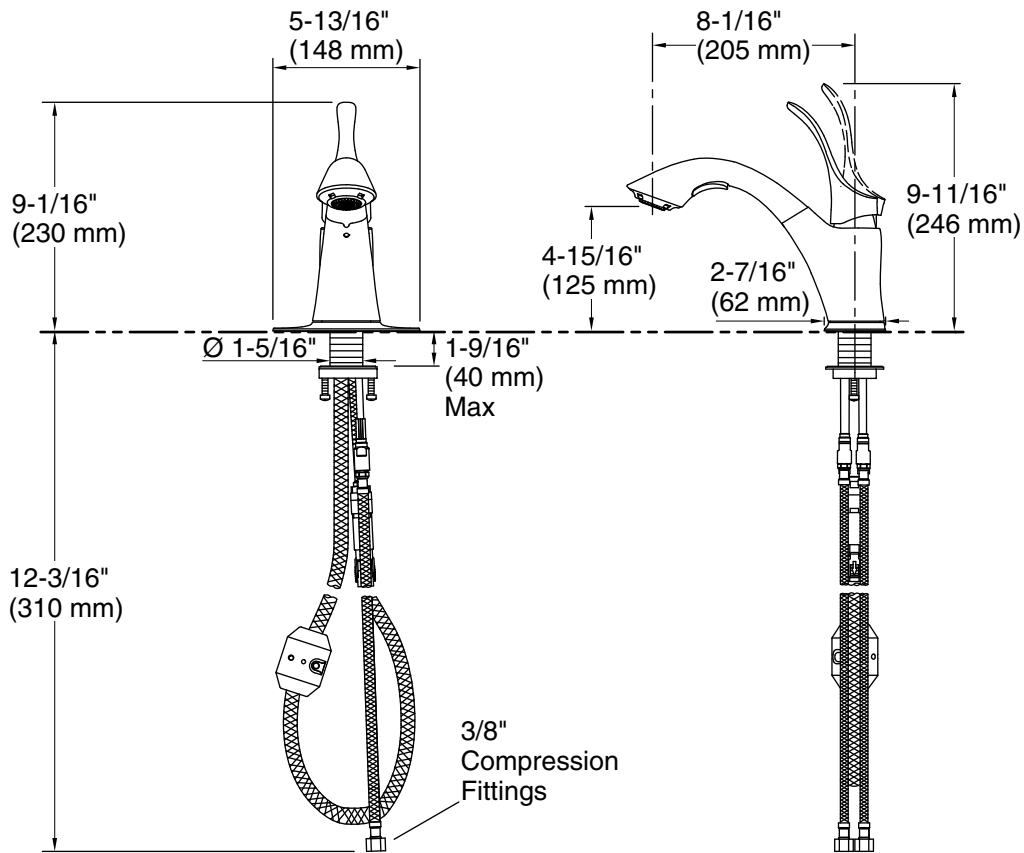

Features

- Two-function pull-out sprayhead with touch-control allows you to switch from aerate to Sweep® spray
- Fast flow provides a powerful rise and quickly fills basins and buckets
- Pullout reach provides maximum access and flexibility in and out of the sink
- 120° spout rotation offers flexible water containment within sink space
- MasterClean™ sprayface features an easy-to-clean surface that withstands mineral buildup and maximizes spray performance
- KOHLER® ceramic disc valves exceed industry longevity standards for a lifetime of durable performance
- Single-handle operation facilitates flow and temperature control
- Large spray setting button helps easily transition between spray functions
- 4.0 gpm (15.1 lpm) maximum flow rate at 20 psi (1.3 bar)

Material

- Premium metal construction for durability and reliability
- KOHLER® finishes resist corrosion and tarnishing

Installation

- Three-hole installation on 4" centers

Recommended Products/Accessories

Technical Information

All product dimensions are nominal.

Notes

Install this product according to the installation instructions.

Faucet contains all necessary parts for both single-hole and three-hole installations.