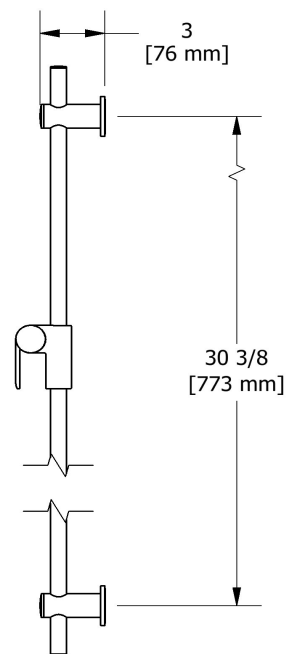

Sizes, models and finishes may differ from those presented.

Warranty

This **Riobel Inc.** product you have purchased carries a Limited Lifetime Warranty on the chrome, PVD finish, blacks and all working parts and is guaranteed from the initial purchase date against all manufacturing defects. All other finishes, including plastic components, are guaranteed for one year. All electric and/or electronic parts are covered by a 5-year limited warranty.

Customer Service

Ontario, West Canada : 888-287-5354 Quebec, Maritimes, United States : 866-473-8442