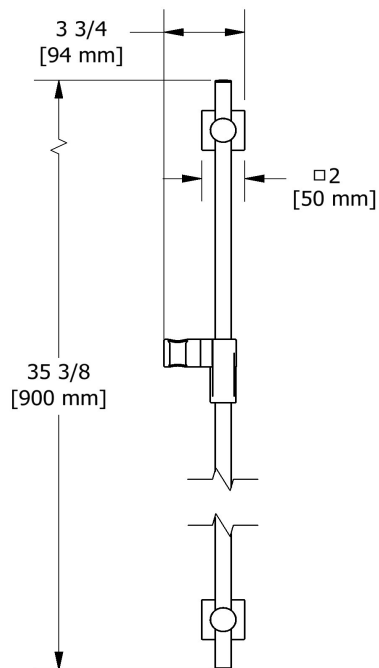

Sizes, models and finishes may differ from those presented.

Warranty

This **Riobel Inc.** product you have purchased carries a Limited Lifetime Warranty on the chrome, PVD finish, blacks and all working parts and is guaranteed from the initial purchase date against all manufacturing defects. All other finishes, including plastic components, are guaranteed for one year. All electric and/or electronic parts are covered by a 5-year limited warranty.

Customer Service

Ontario, West Canada : 888-287-5354 Quebec, Maritimes, United States : 866-473-8442