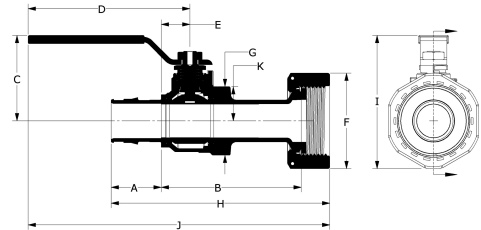

Part name	Part no.	A [inch]	B [inch]	C [inch]	D [inch]	E [inch]	F [inch]	G [inch]	H [inch]	I [inch]	J [inch]
ProPEX LF Brass Ball Valve, 1/2" PEX x 1/2" Copper Adapter	LF4805050	0.709	0.886	1.091	0.866	0.539	0.955	0.827	2.098	1.504	1.717
ProPEX LF Brass Ball Valve, 3/4" PEX x 3/4" Copper Adapter	LF4807575	0.945	1.181	1.27	0.866	0.693	1.22	0.945	2.882	1.769	2.11