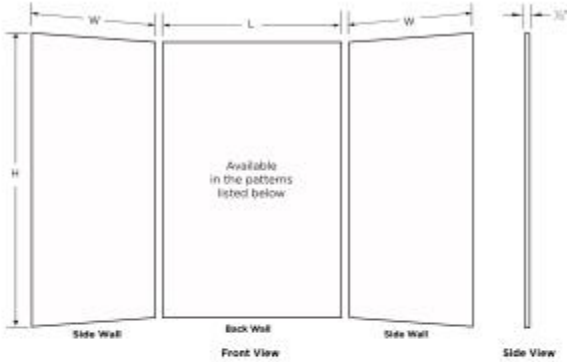

MTMK72-3662 36 x 62 x 72 Swanstone® Metro Subway Tile Glue up T

Model number:

MTMK723662.010

Dimensions: 62" x 36" x 72"

Installation: Glue up

Material: Swanstone®

BUILDER SPECIFICATION DRAWING

3 Piece Wall Kit