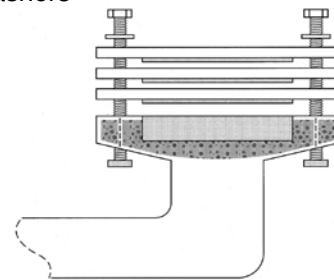

**Quick Ring**

- Replaces any and all closet rings

PART NUMBER
21013

**Closet Flange Extension**

- 1/4" thick
- Durable ABS

PART NUMBER
1018

**Flex-A-Flange**

**Closet Bowl Wax Gasket With Plastic Flange**

- For 3" or 4" cast iron, brass, plastic and steel/plastic combo closet rings.

PART NUMBER	DESCRIPTION
270	Flange
271	Flange w/#102 brass bolt sets

**Closet Flange Extension Kit**

**Kit Contains:**

- 3 Self-sealing extenders
- With 1/4" x 3-1/2" closet bolts, nuts & washers

PART NUMBER	BOLT SET
1018-K	Stainless Steel
1018-BR	Brass

**Sponge Rubber Closet Bowl Gasket**

- Resists mold, mildew and fungus

PART NUMBER	THICKNESS & DIAMETER
2230	3/4" x 5-1/4"

**Sponge Rubber Closet Bowl Gasket**

**Covers Entire Width of Closet Ring**

- Resists mold, mildew and fungus
- Has holes for closet bolts

PART NUMBER	THICKNESS & DIAMETER
2227	3/8" x 6-3/4"
2231	3/4" x 6-3/4"