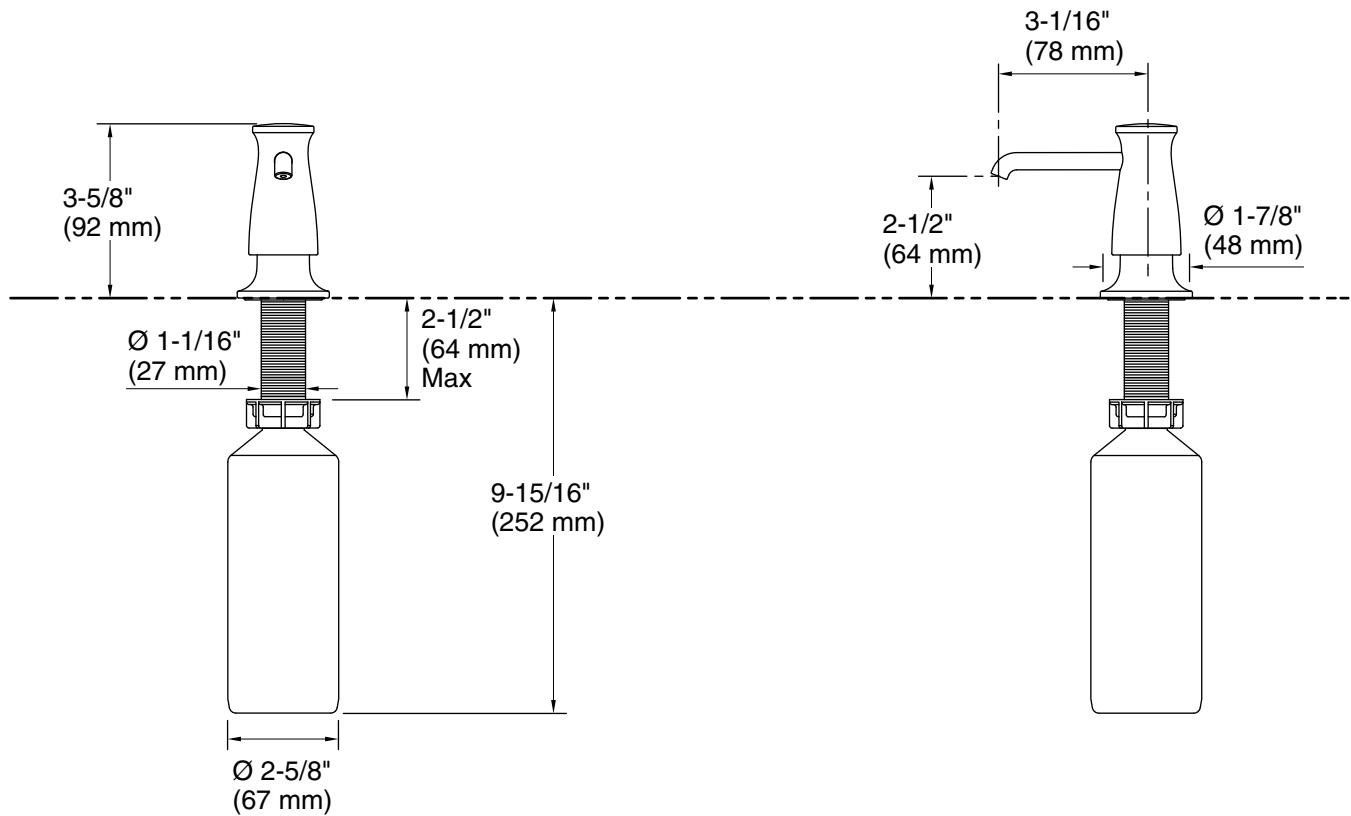

## Features

- Holds up to 16 ounces of soap or lotion; refillable from top
- Greater thread length is suitable for use with thicker countertops
- Coordinates with traditional-style faucets

## Technical Information

All product dimensions are nominal.

Material: Brass/Plastic