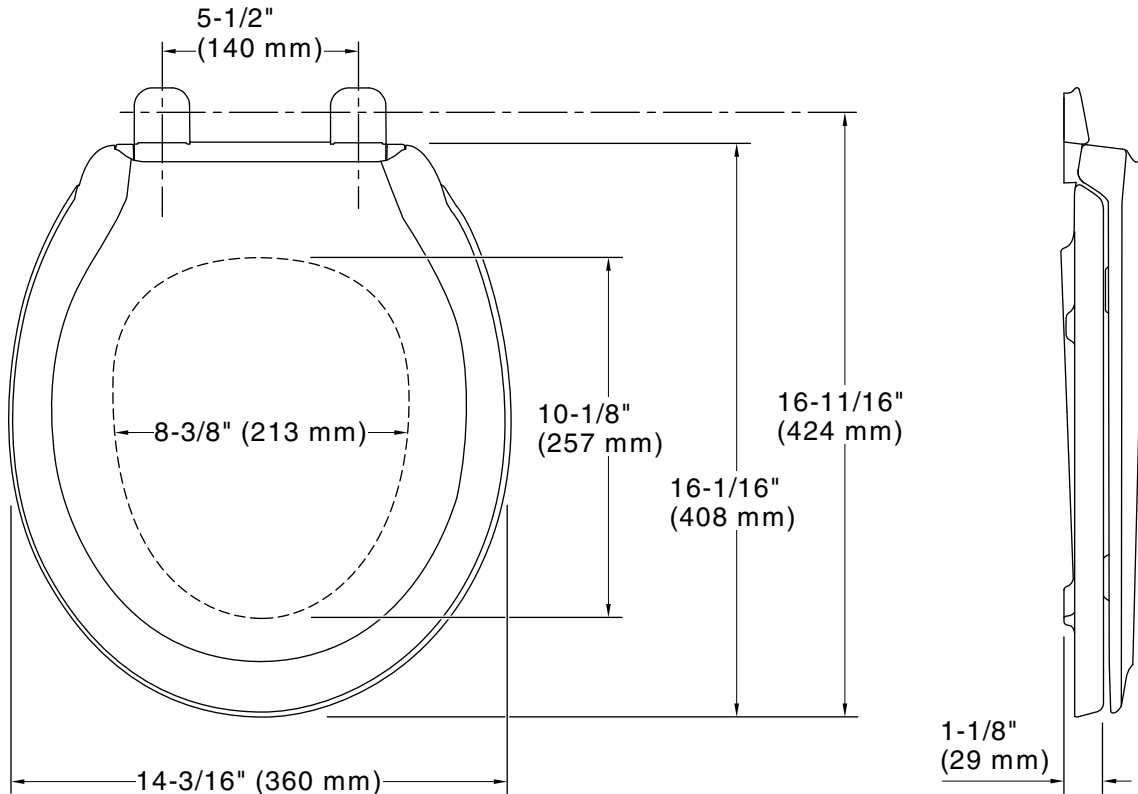

Color	Code	Description
-------	------	-------------

	0	
--	---	--

Technical Information

All product dimensions are nominal.

Seat shape type: Round-front
Seat front type: Closed-front
Seat-mounting holes: 5-1/2" (140 mm)