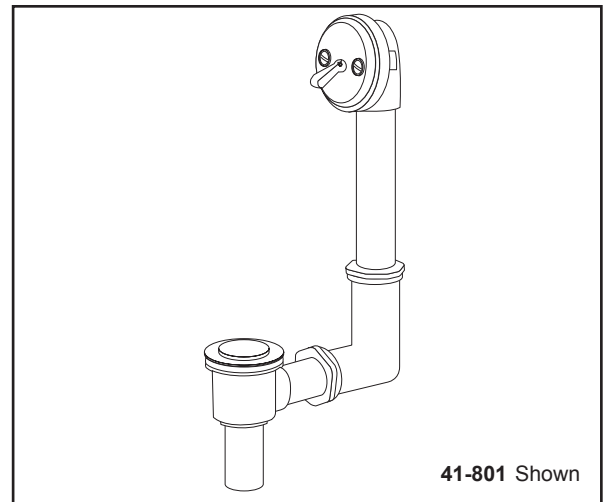

GERBER

41-801 Series Pop-up Bath Drains (Drain in shoe)

Features:

- Fits most tubs 14" to 16" high
- 1-1/2" brass tubing in 17 and 20 Gauges
- Patented adjustable self-retaining rubber head gasket
- Patented pre-adjustable linkage
- Cast brass pop-up and shoe plug
- Heavy duty, highly polished face plate
- Extra long plunger stroke
- Patented Heavy duty cast red brass head, tee and shoe
- Cast red brass coupling nuts supplied with 17 Gauge Tubing
- Plated zinc coupling nuts supplied with 20 Gauge tubing
- Partially assembled in carton
- Compartmentalized packaging
- Available in Chrome, Polished Brass, White, Biscuit and Brushed Nickel

Technical Specifications:

- IAPMO/cUPC

Catalog Numbers:

- **41-801** 17 Gauge (Chrome), Brass Nuts
- **41-806** 20 Gauge (Chrome), Plated Zinc Nuts
- **41-806-91** 20 Gauge (Chrome), Brass Nuts
- **81-727** 17 Gauge (Polished Brass), Brass Nuts
- **A1-721** 17 Gauge (Biscuit), Brass Nuts
- **N1-801** 17 Gauge (Brushed Nickel), Brass Nuts
- **W1-721** 17 Gauge (White), Brass Nuts

Suffixes Available:

- -91 Brass Nuts in Place of Brass-Plated Nuts (Std On 17 Ga)

Job Name	
Date	
Model Specified	
Quantity	
Customer	
Contractor	
Architect/engineer	

Gerber Toll Free Technical Support: 888-648-6466
www.gerberonline.com