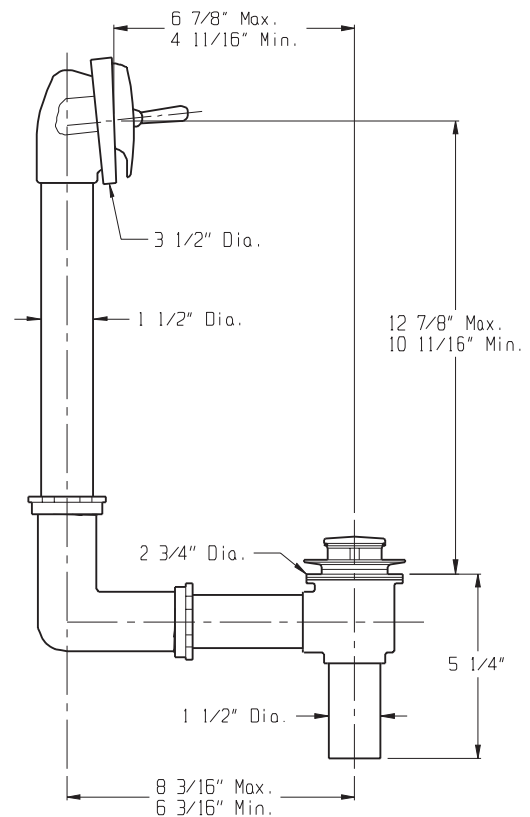

GERBER

41-801 Series Pop-up Bath Drains (Drain in shoe)

Features:

- Fits most tubs 14" to 16" high
- 1-1/2" brass tubing in 17 and 20 Gauges
- Patented adjustable self-retaining rubber head gasket
- Patented pre-adjustable linkage
- Cast brass pop-up and shoe plug
- Heavy duty, highly polished face plate
- Extra long plunger stroke
- Patented Heavy duty cast red brass head, tee and shoe
- Cast red brass coupling nuts supplied with 17 Gauge Tubing
- Plated zinc coupling nuts supplied with 20 Gauge tubing
- Partially assembled in carton
- Compartmentalized packaging
- Available in Chrome, Polished Brass, White, Biscuit and Brushed Nickel

Technical Specifications:

- IAPMO/cUPC

Catalog Numbers:

- **41-801** 17 Gauge (Chrome), Brass Nuts
- **41-806** 20 Gauge (Chrome), Plated Zinc Nuts
- **41-806-91** 20 Gauge (Chrome), Brass Nuts
- **81-727** 17 Gauge (Polished Brass), Brass Nuts
- **A1-721** 17 Gauge (Biscuit), Brass Nuts
- **N1-801** 17 Gauge (Brushed Nickel), Brass Nuts
- **W1-721** 17 Gauge (White), Brass Nuts

Suffixes Available:

- -91 Brass Nuts in Place of Brass-Plated Nuts (Std On 17 Ga)

Job Name	
Date	
Model Specified	
Quantity	
Customer	
Contractor	
Architect/engineer	

Gerber Toll Free Technical Support: 888-648-6466
www.gerberonline.com