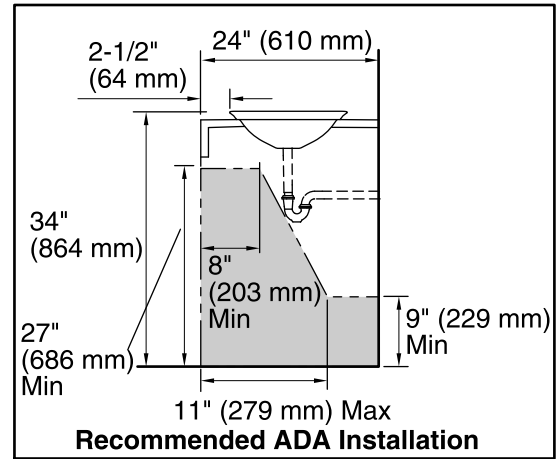

#### Technical Information

All product dimensions are nominal.

Installation: Vessel

Template: 1190263-7, not required, included