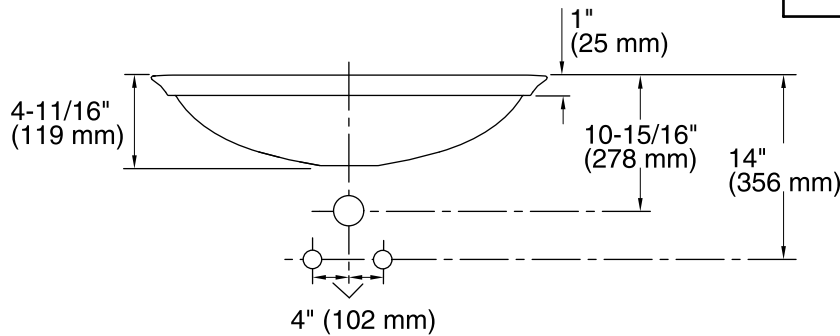

#### Technical Information

All product dimensions are nominal.

Installation: Vessel

Template: 1190263-7, not required, included