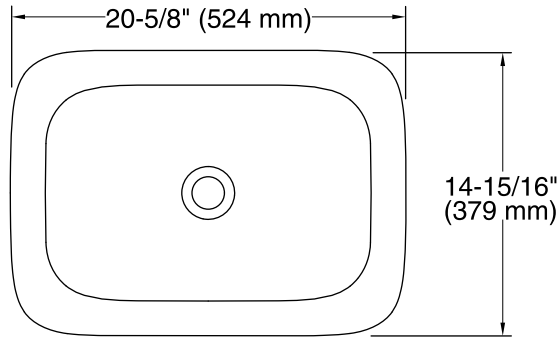

#### Technical Information

All product dimensions are nominal.

Installation: Vessel

Template: 1190263-7, not required, included