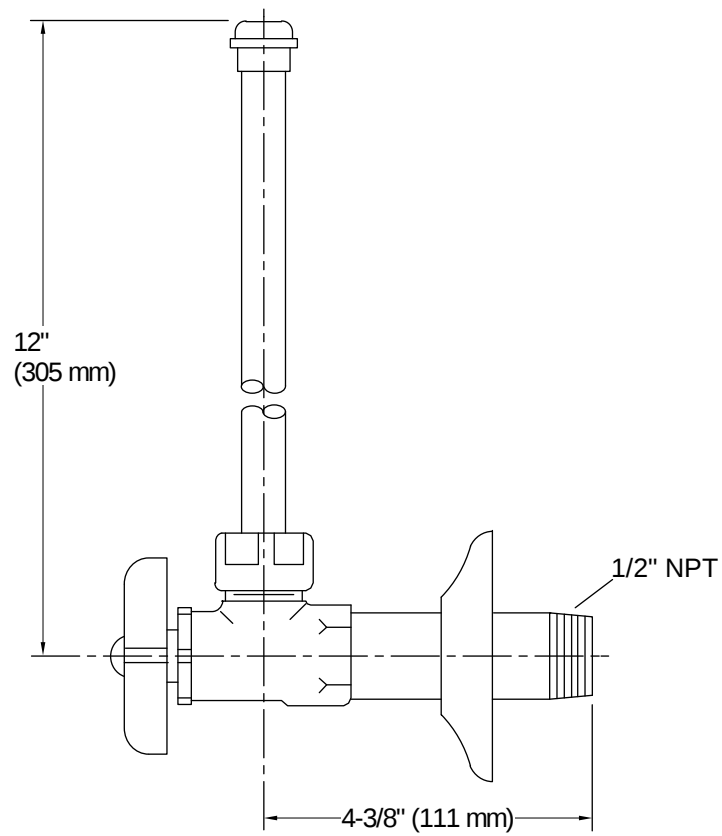

Installation Notes

Install this product according to the installation instructions.